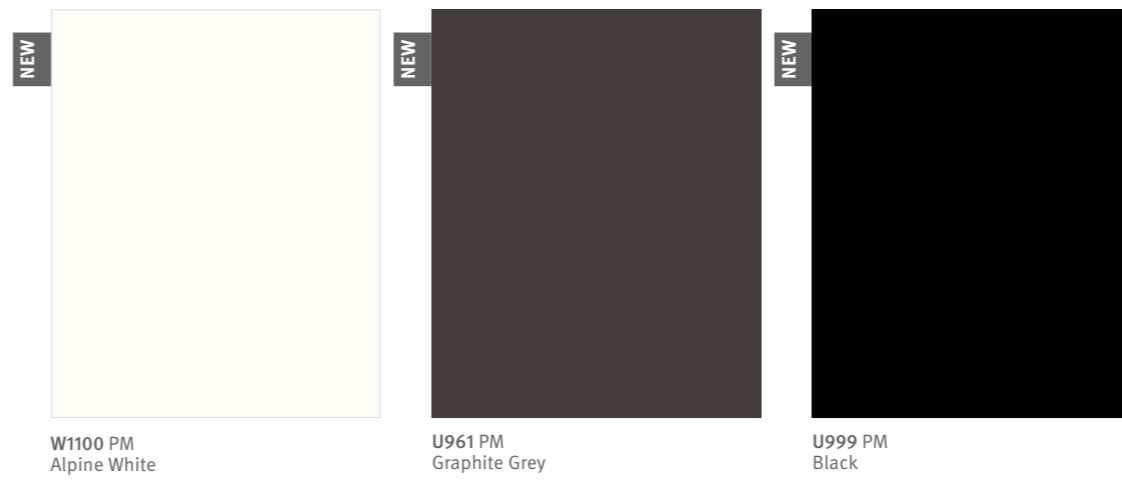

Whites & Uni Colours

Featuring neutral whites and greys, in both cool and warmer tones, as well as an on-trend range of muted colours.

PerfectSense® Premium Laminate Matt

The matt, velvety surface with anti-fingerprint features has excellent resistance to abrasion, impact, and micro-scratches.