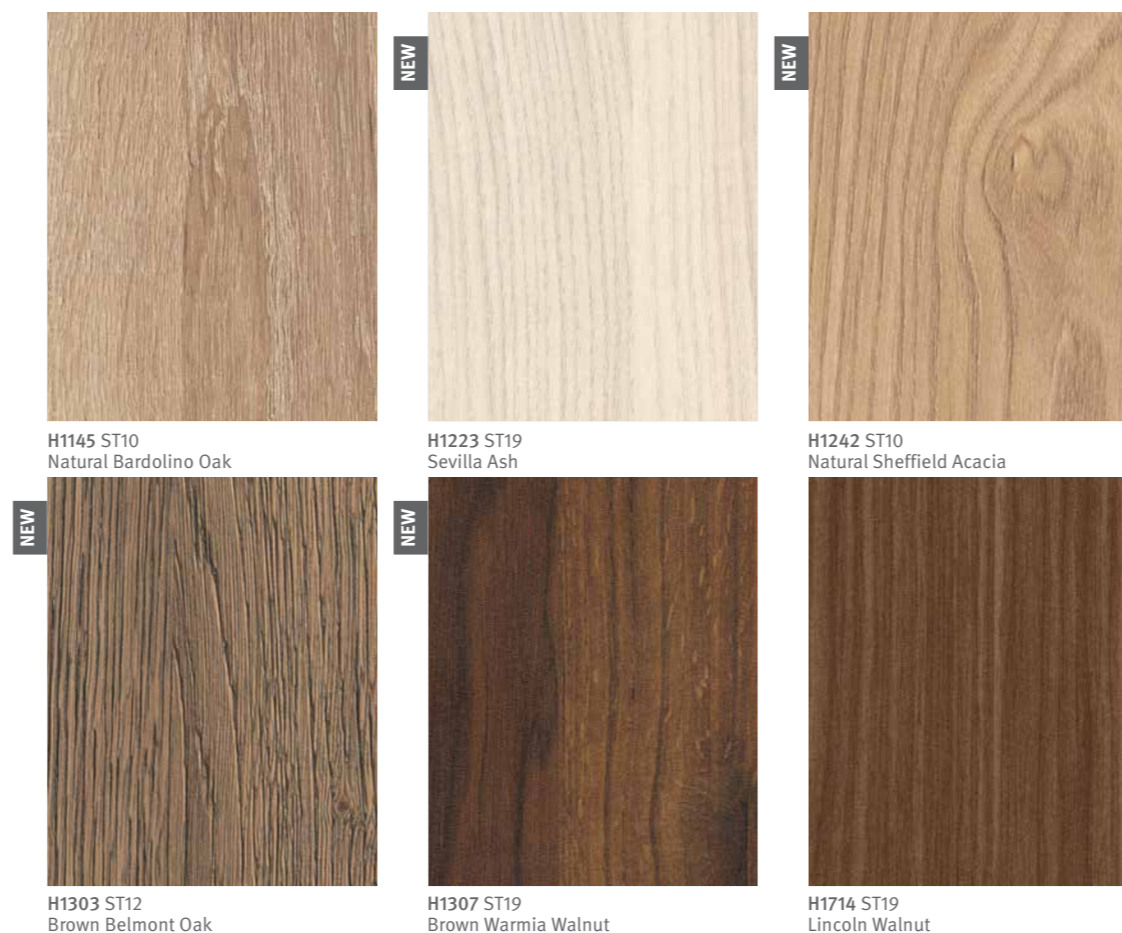

All decors shown and mentioned are reproductions.

All decors shown and mentioned are reproductions.