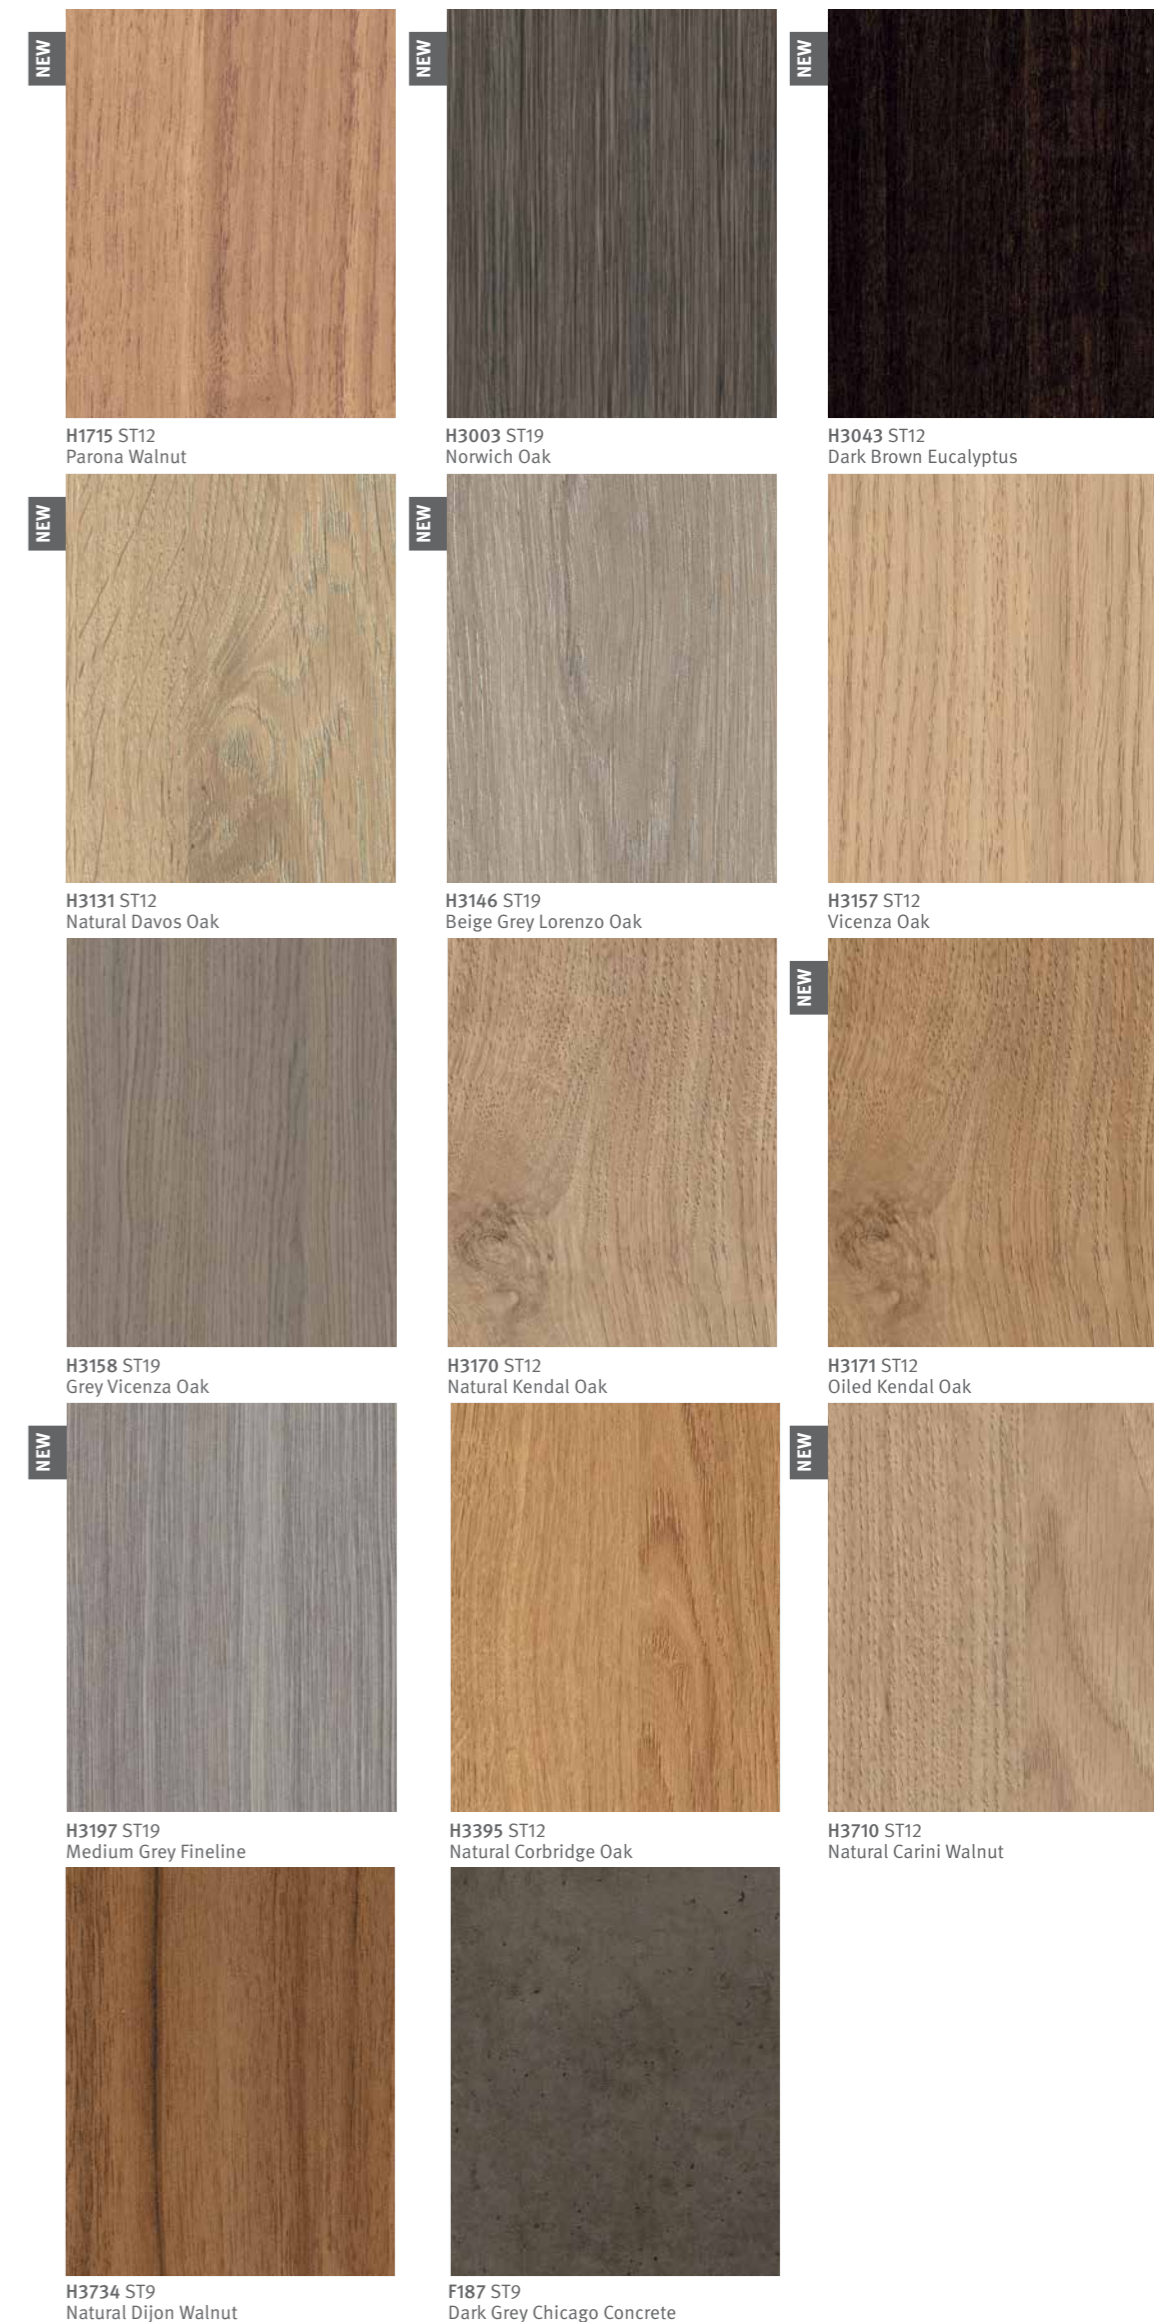

All decors shown and mentioned are reproductions.

All decors shown and mentioned are reproductions.