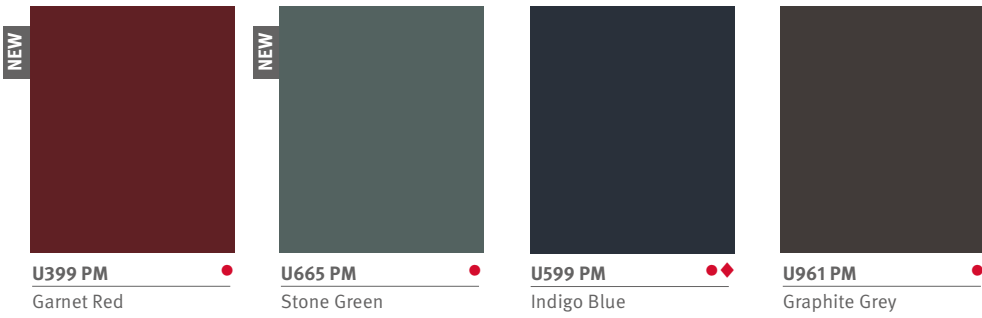

Scan me!

For product availability information

Key

- Matching board and edging available from UK stock
- Matching board and edging available to order, subject to minimum order quantity
- Complementary board and edging available from UK stock

PerfectSense Premium Laminate Gloss