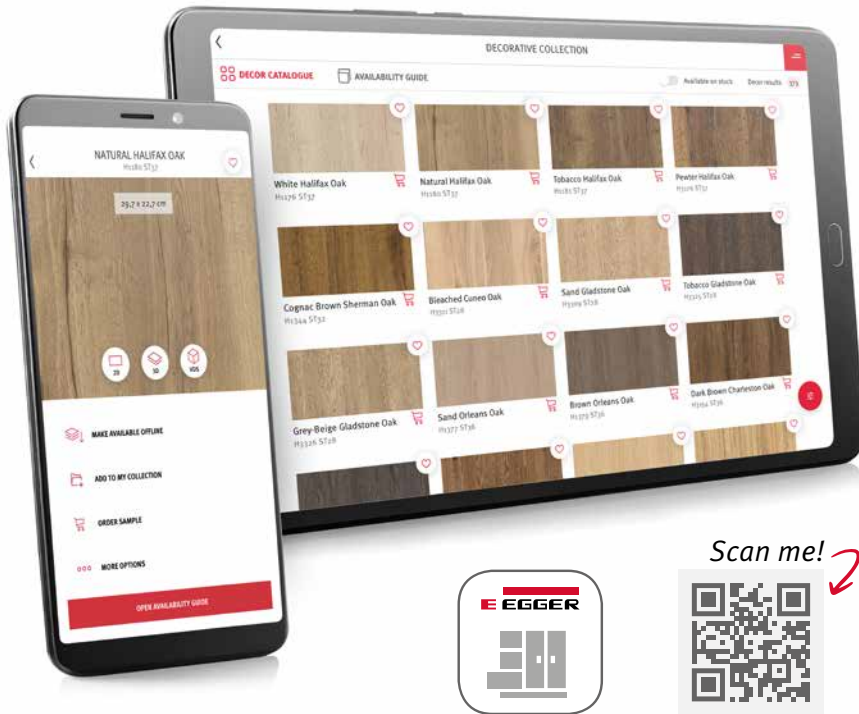

Scan me! 

For product availability information

Your collection. Available 24/7.

Have our decors at your fingertips, no matter where you are, with the Decorative Collection App. Be inspired, create individual decor collections as well as mood boards, and order the samples for your projects quickly and easily.

Online and offline

Choose the information you want access to on the go.

Improved scan function

Get instant access to full decor scans and product availability information.

Availability Guide

Visit egger.com or the collection app for product availability information.