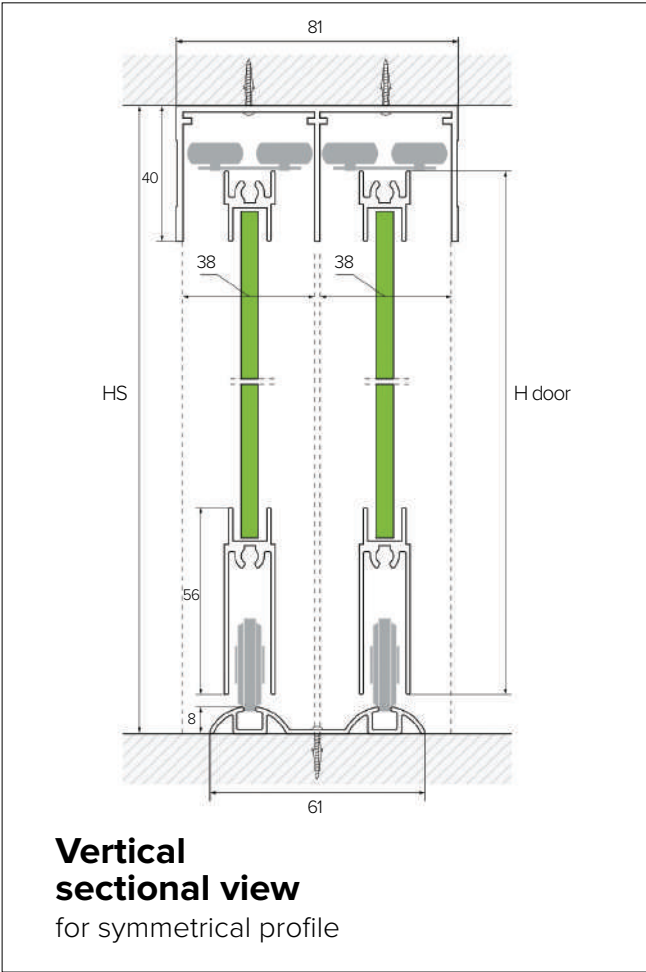

The key component of our sliding doors are top and bottom rollers, both of which are equipped with a metal bearing that requires no lubrication and provide very quiet, smooth door running. Our rollers are characterised by high reliability and have very long life cycle. In fact, our roller system is expected to serve for up to 30 years and is capable of 110,000 cycles of door opening and closing. Individual sliding doors can be made up to 1250mm in width and 3000mm in height. Max door weight is 160kg.

DOOR ASSEMBLY DIAGRAM

SYMMETRICAL PROFILE

ASYMMETRICAL PROFILE

FRAME STYLE

You can order our sliding door frame profiles sample box here.

Palermo
33.0x40.0 mm

Supreme
32.0x34.0 mm

Prestige
35.0x33.0 mm