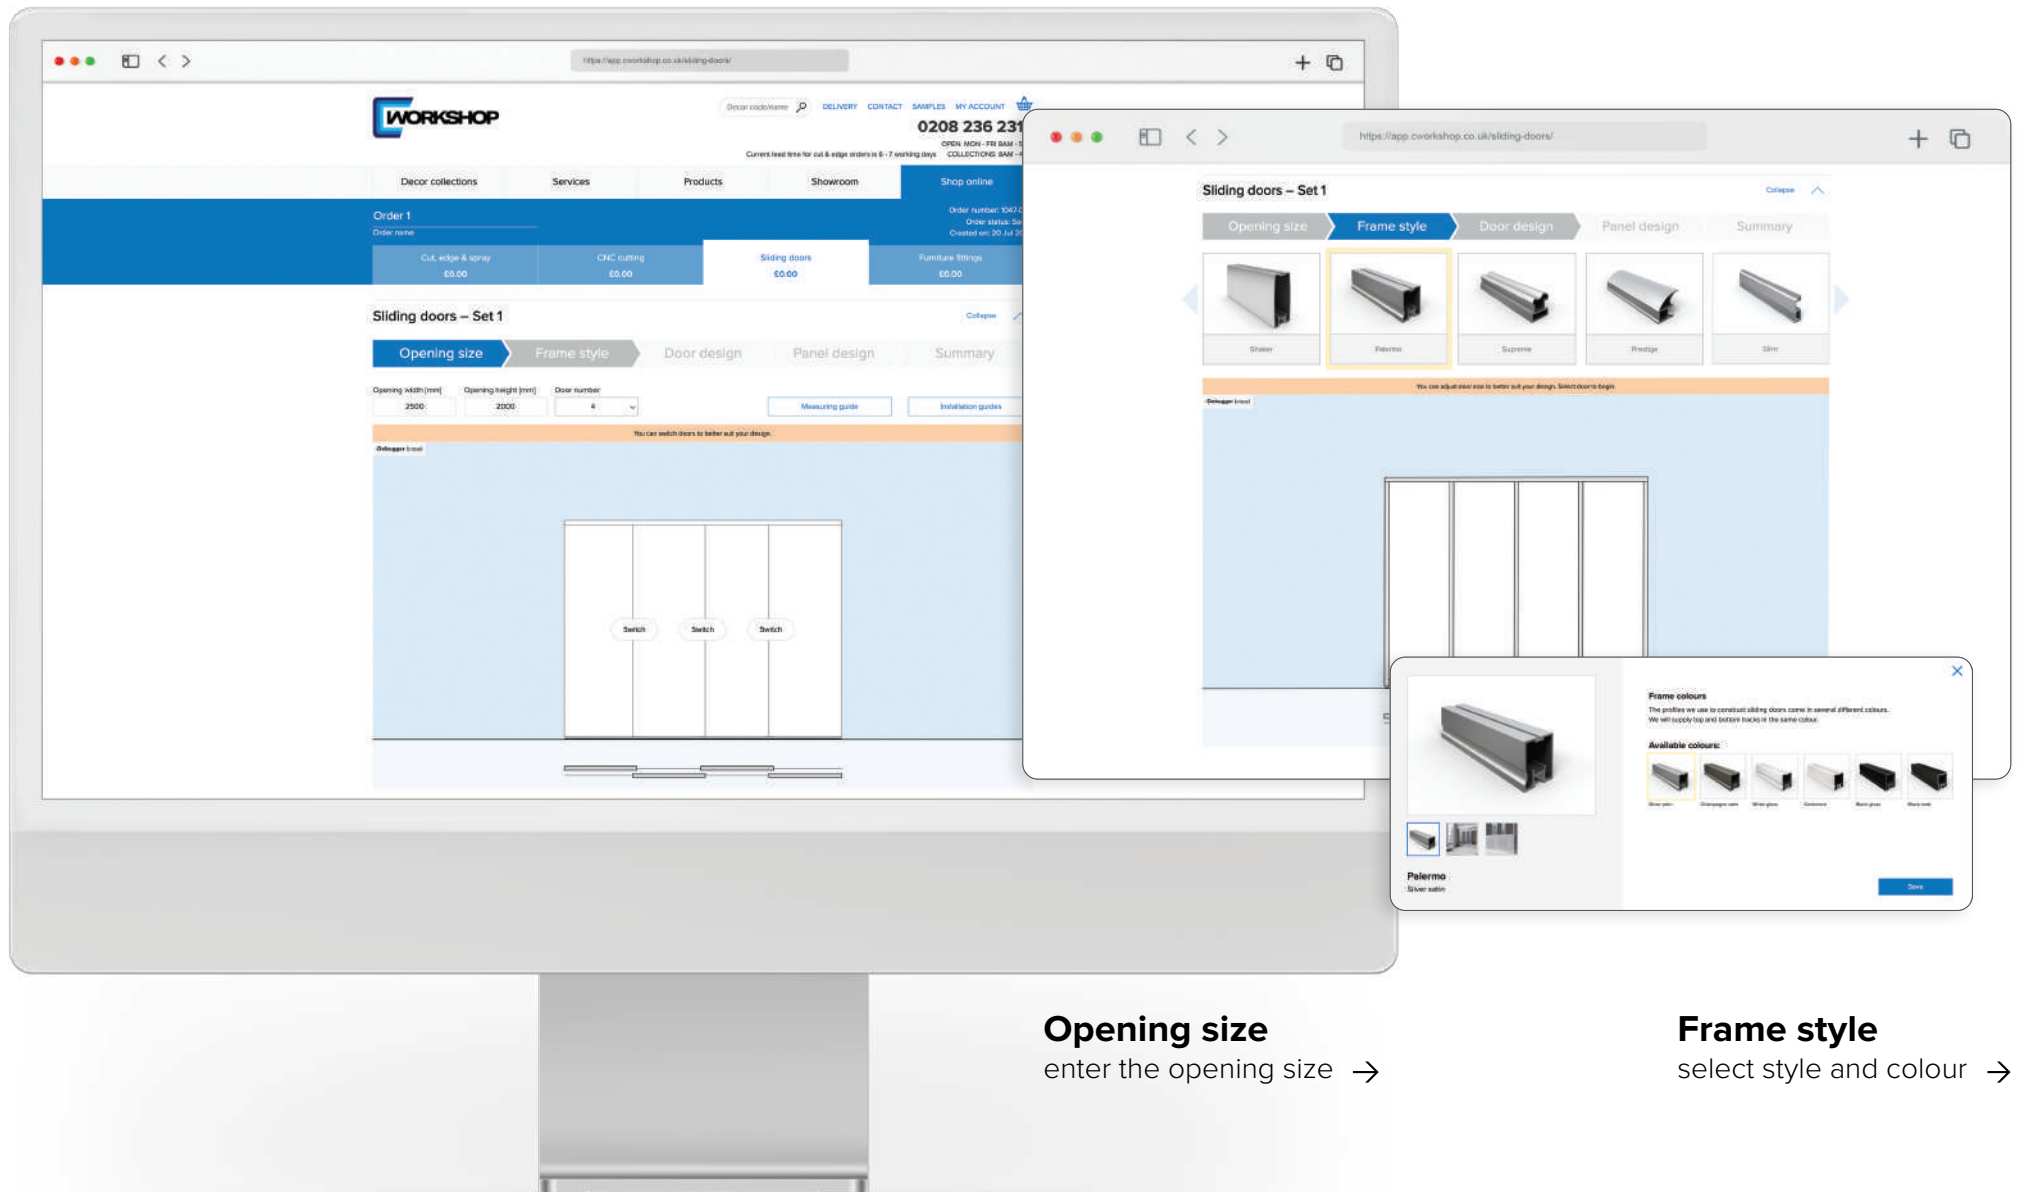

CONSTRUCTOR

Opening size
enter the opening size →

Frame style
select style and colour →

Designing sliding doors has never been more accessible using our innovative sliding wardrobe door constructor. Use your measurements to design your doors exactly how you want, see a visual of what they could look like, and get quoted instantly.