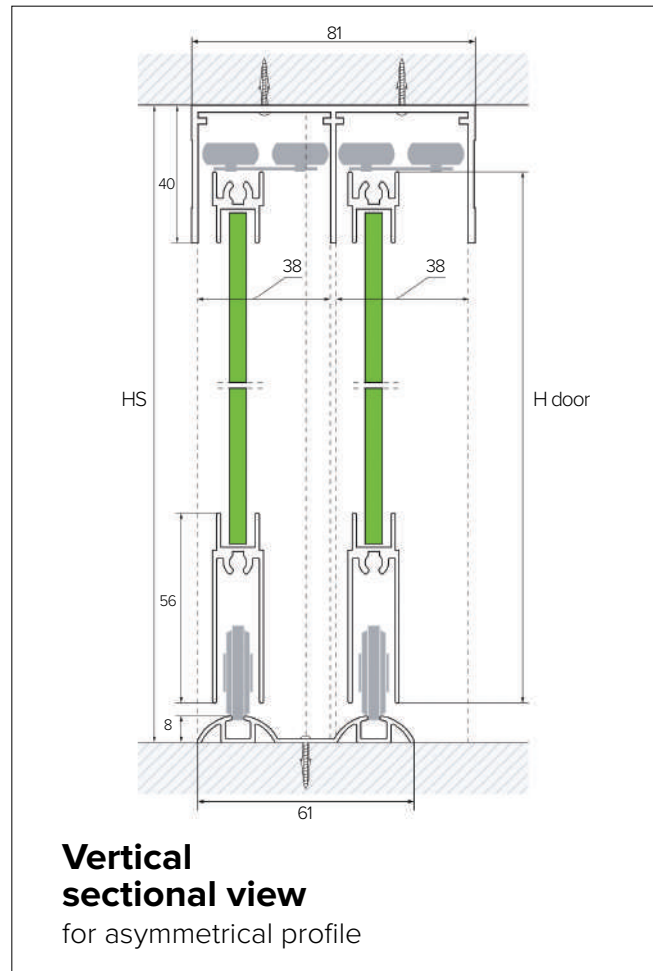

DOOR ASSEMBLY DIAGRAM

SYMMETRICAL PROFILE

ASYMMETRICAL PROFILE

FRAME STYLE

You can order our sliding door frame profiles sample box here.

Palermo
33.0x40.0 mm

Supreme
32.0x34.0 mm

Prestige
35.0x33.0 mm