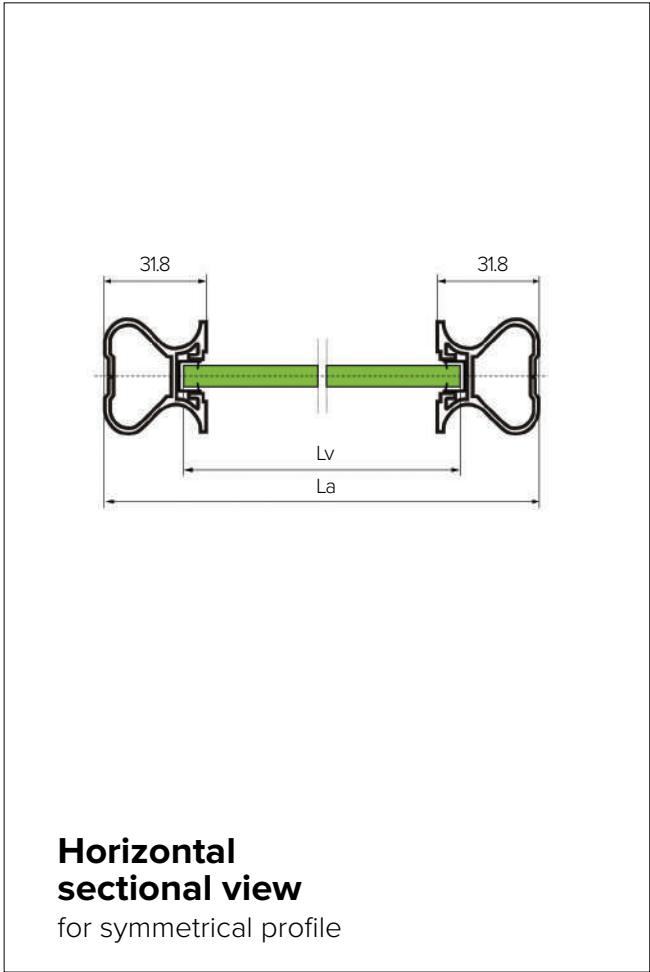

The key component of our sliding doors are top and bottom rollers, both of which are equipped with a metal bearing that requires no lubrication and provide very quiet, smooth door running. Our rollers are characterised by high reliability and have very long life cycle. In fact, our roller system is expected to serve for up to 30 years and is capable of 110,000 cycles of door opening and closing. Individual sliding doors can be made up to 1250mm in width and 3000mm in height. Max door weight is 160kg.

DOOR ASSEMBLY DIAGRAM

SYMMETRICAL PROFILE

ASYMMETRICAL PROFILE

FRAME STYLE

You can order our sliding door frame profiles sample box here.

Palermo
33.0x40.0 mm

Supreme
32.0x34.0 mm

Prestige
35.0x33.0 mm