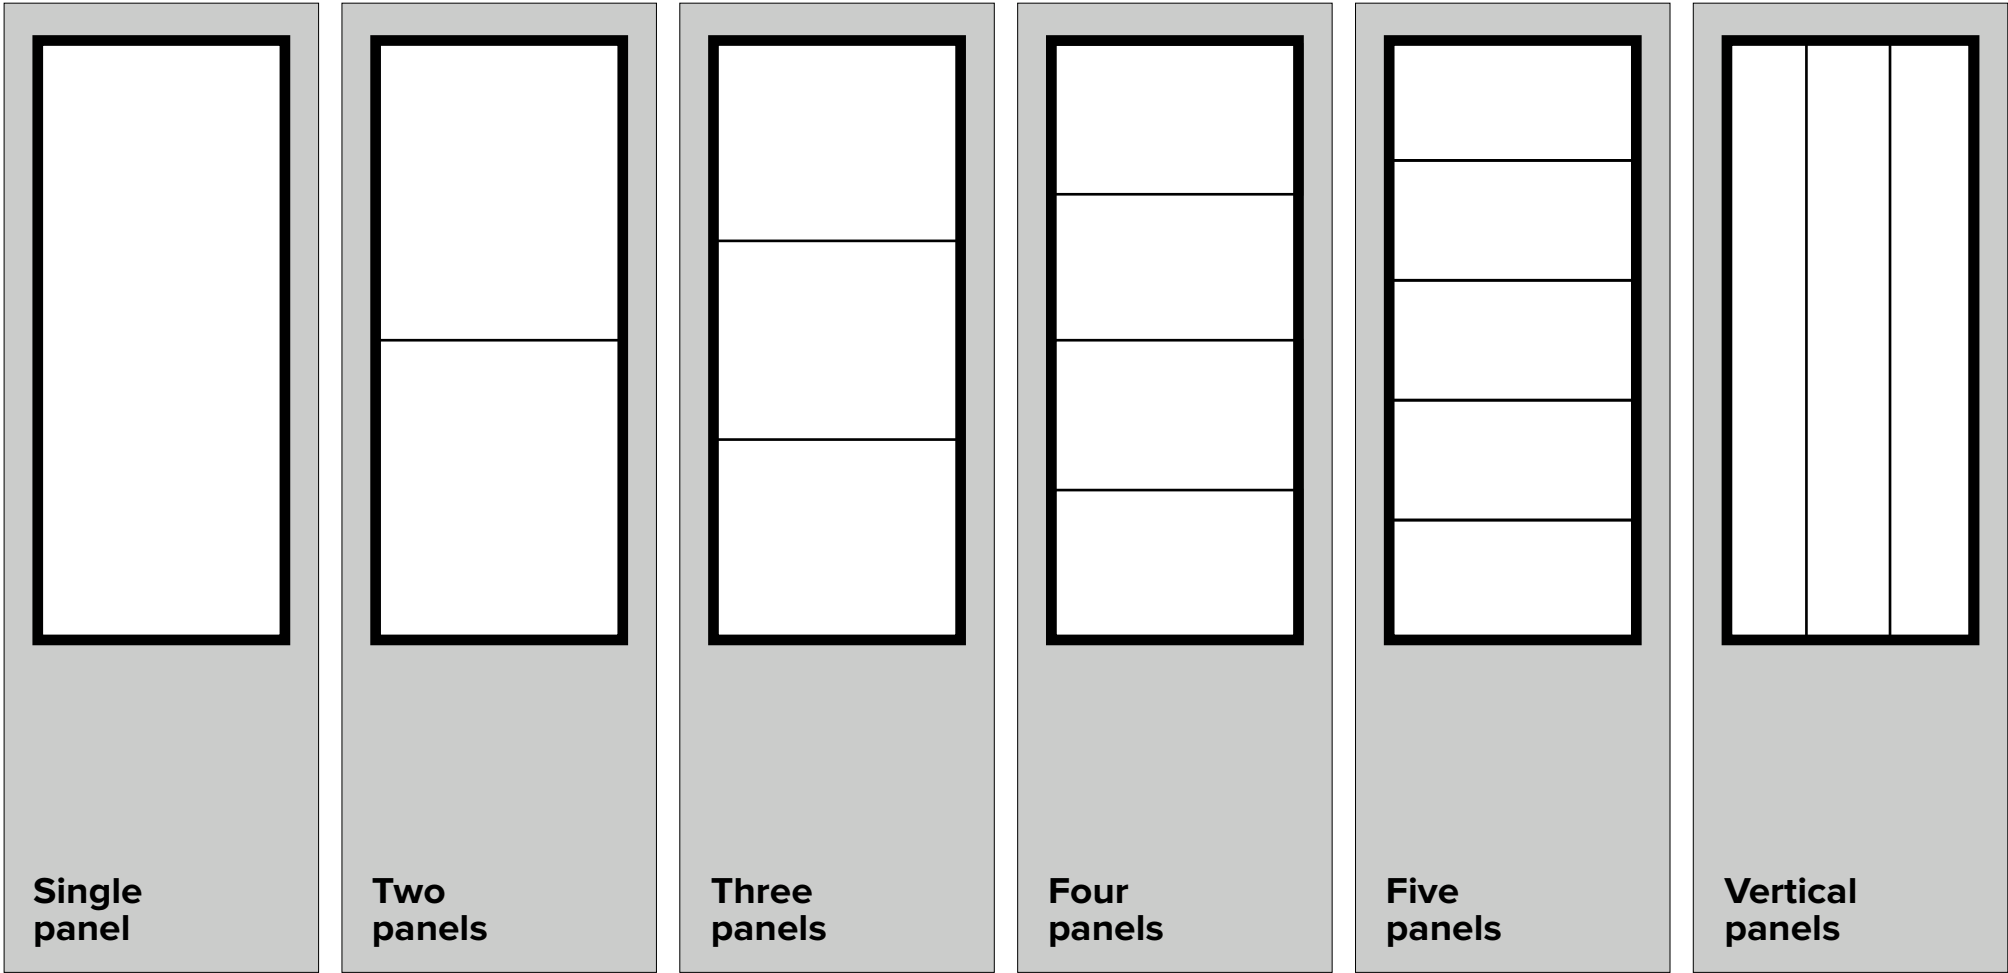

DOOR DESIGN

We have a large selection of decors ranging from woodgrains, solid colours and various textures, and glass and mirrors. Browse our entire collection of decorative boards by scanning the code. Choose any decor in any combination to make a genuinely unique sliding wardrobe door.