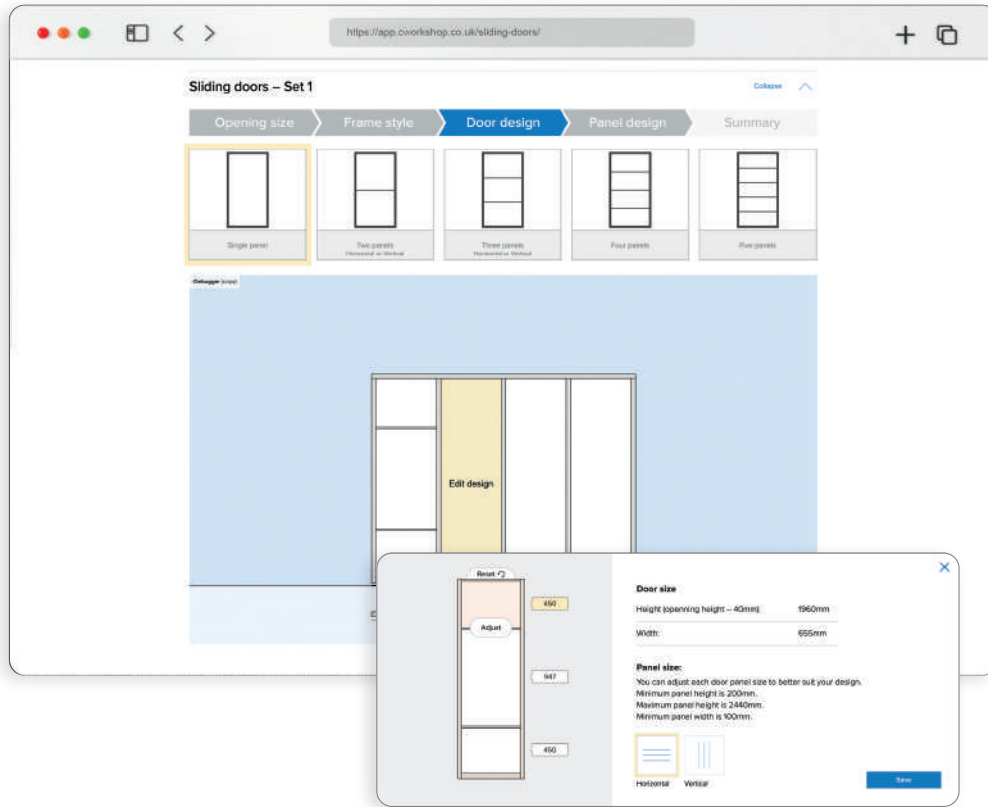

CONSTRUCTOR

Opening size
enter the opening size →

Frame style
select style and colour →

Designing sliding doors has never been more accessible using our innovative sliding wardrobe door constructor. Use your measurements to design your doors exactly how you want, see a visual of what they could look like, and get quoted instantly.