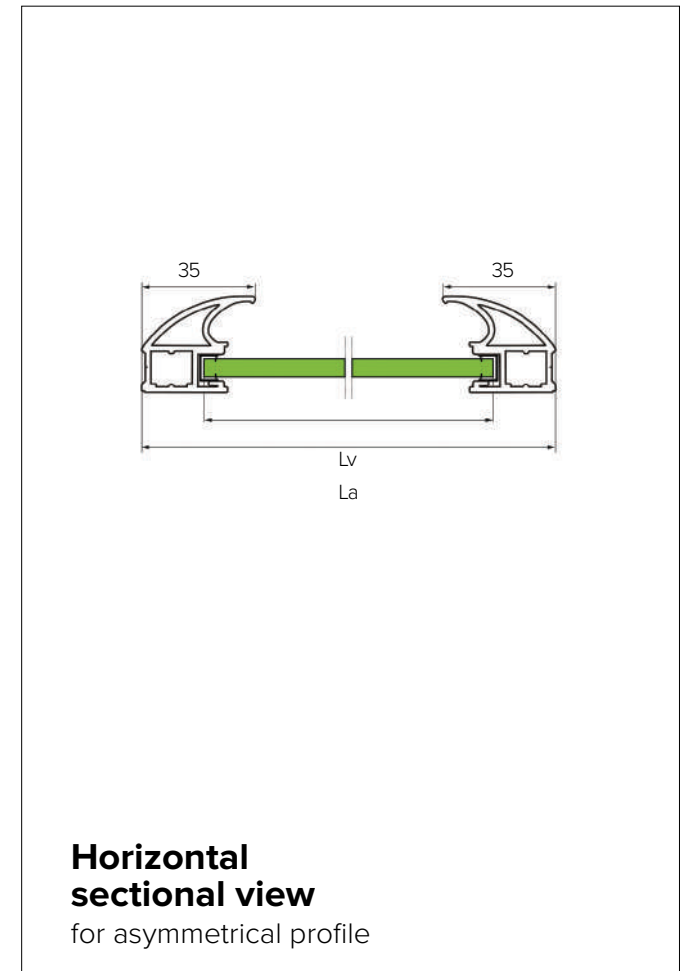

DOOR ASSEMBLY DIAGRAM

SYMMETRICAL PROFILE

ASYMMETRICAL PROFILE

FRAME STYLE

You can order our sliding door frame profiles sample box here.

Palermo
33.0x40.0 mm

Supreme
32.0x34.0 mm

Prestige
35.0x33.0 mm