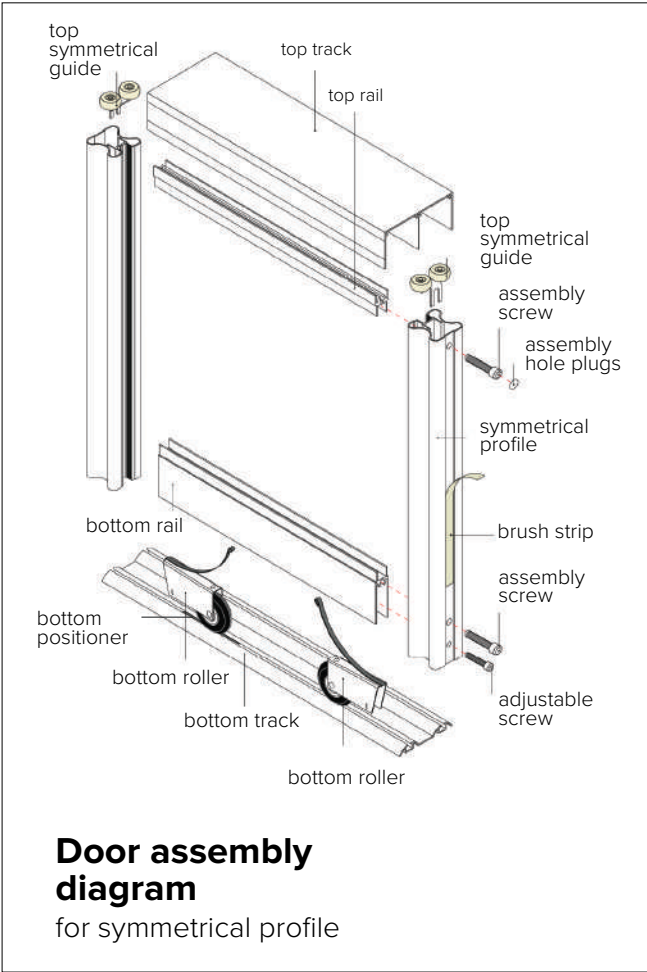

DOOR ASSEMBLY DIAGRAM

SYMMETRICAL PROFILE