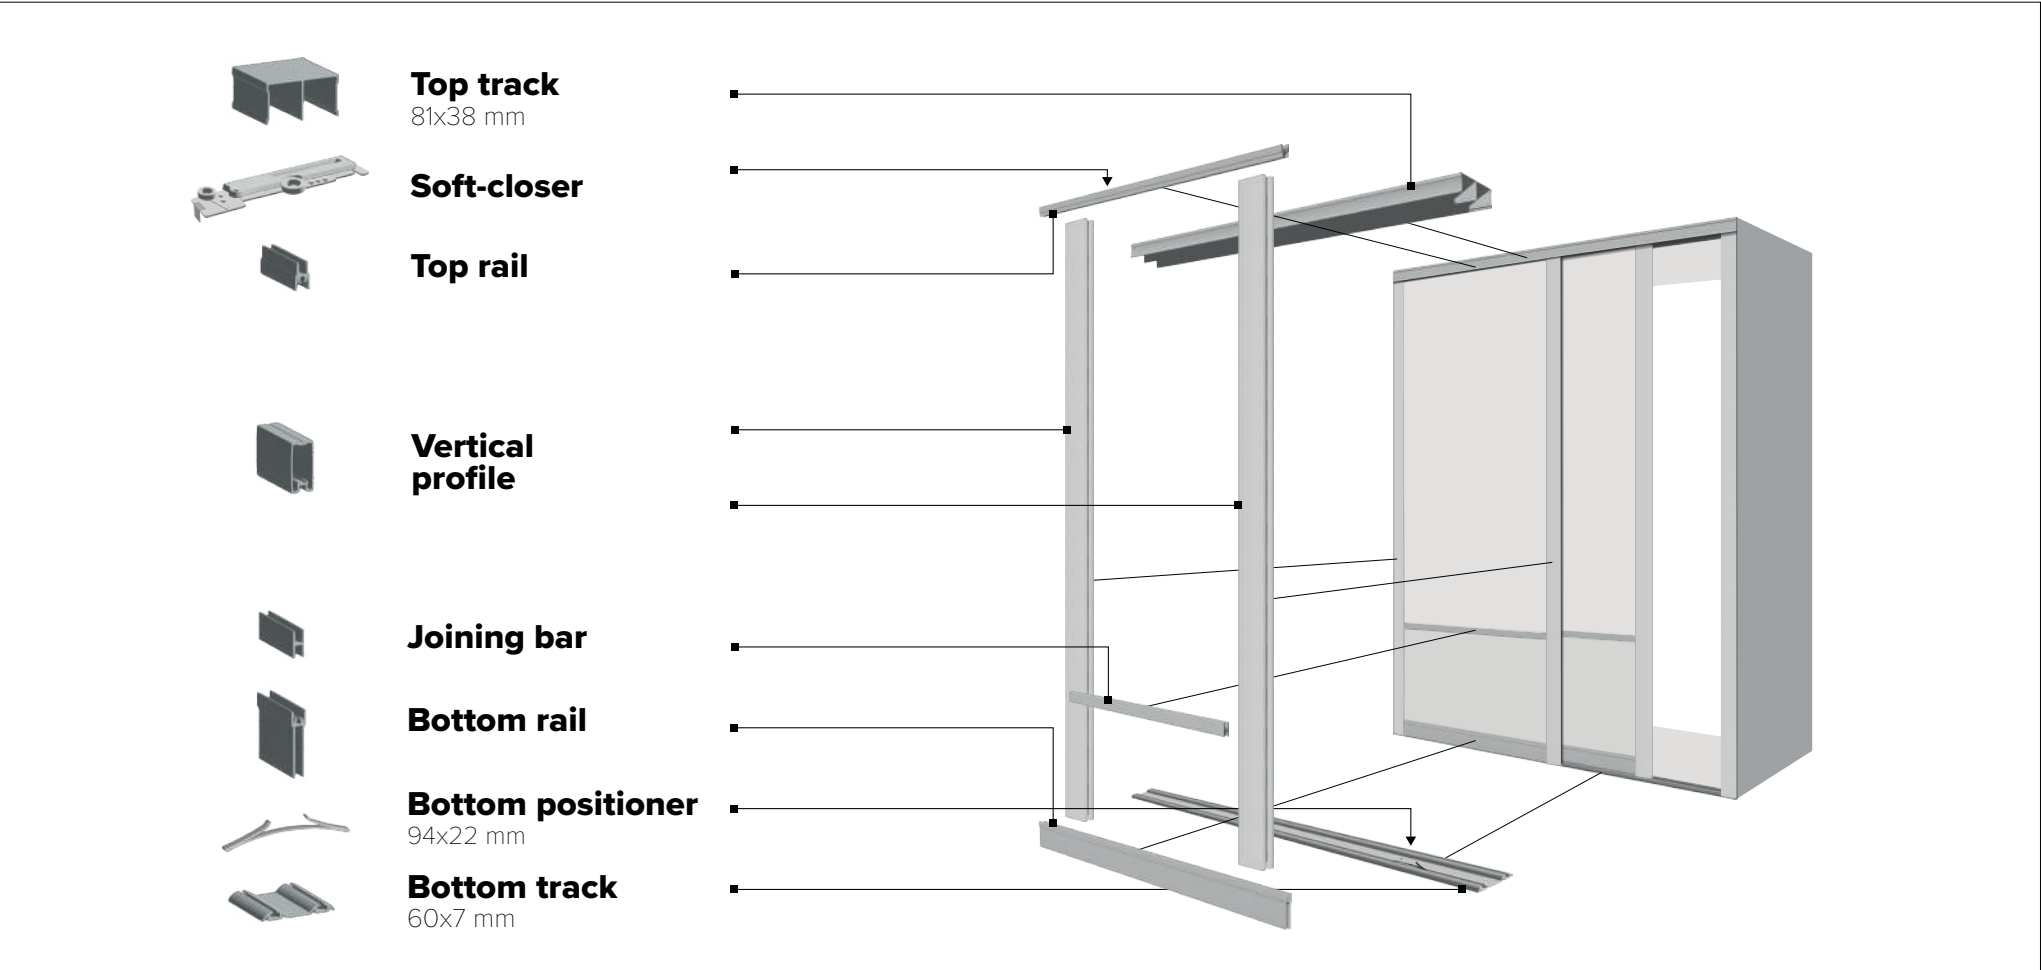

Constructed with aluminium profile and equipped with ball bearing roller mechanisms our sliding door system is a perfect example of the most advanced and innovated, yet simple and practical solution for sliding wardrobe doors.