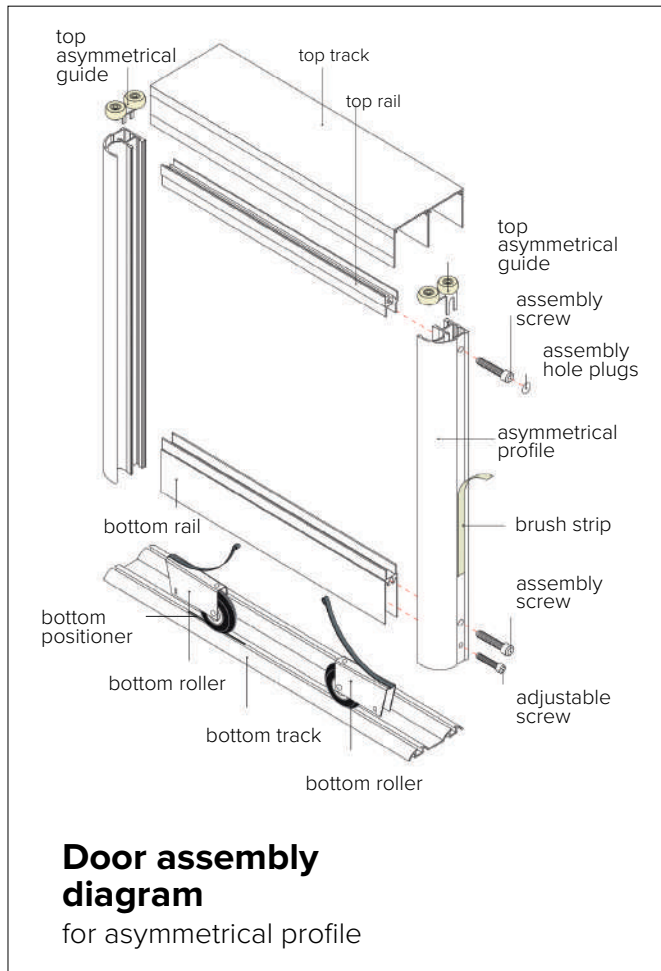

Constructed with aluminium profile and equipped with ball bearing roller mechanisms our sliding door system is a perfect example of the most advanced and innovated, yet simple and practical solution for sliding wardrobe doors.

DOOR ASSEMBLY DIAGRAM

SYMMETRICAL PROFILE

ASYMMETRICAL PROFILE

FRAME STYLE

You can order our sliding door frame profiles sample box here.

Palermo
33.0x40.0 mm

Supreme
32.0x34.0 mm

Prestige
35.0x33.0 mm