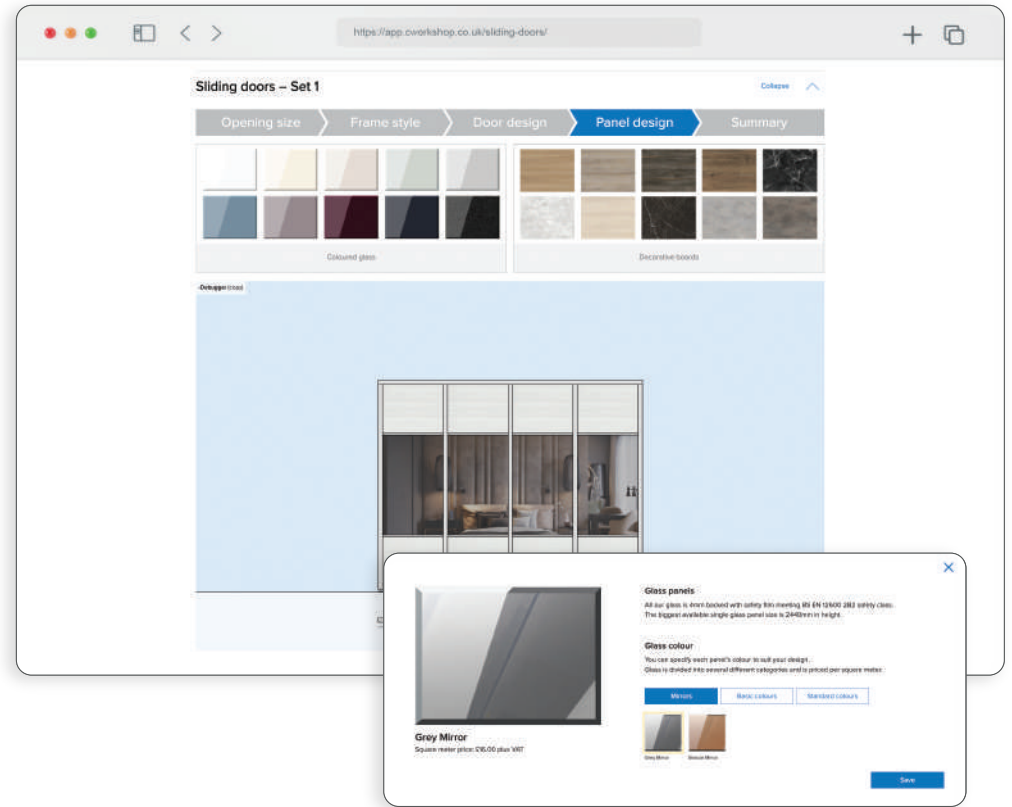

CONSTRUCTOR

Opening size
enter the opening size →

Frame style
select style and colour →

Designing sliding doors has never been more accessible using our innovative sliding wardrobe door constructor. Use your measurements to design your doors exactly how you want, see a visual of what they could look like, and get quoted instantly.

Door design

create a unique design

Panel design

choose from the large variety of decorative boards, mirrors and glass

DESIGN INSPIRATION

Profile
Palermo

Profile Colour
Black Matt

Panels
**Egger U201
Pebble Grey
Classic
Black Glass**

Panels
**Luminous Red
Glass**

Profile
Slim

Profile Colour
Silver Satin

Panels
**Blue Shadow
Glass**
**Pure White
Glass**

Profile
Prestige

Profile Colour
White Gloss

Panels
Pure White Glass

Profile
Prestige