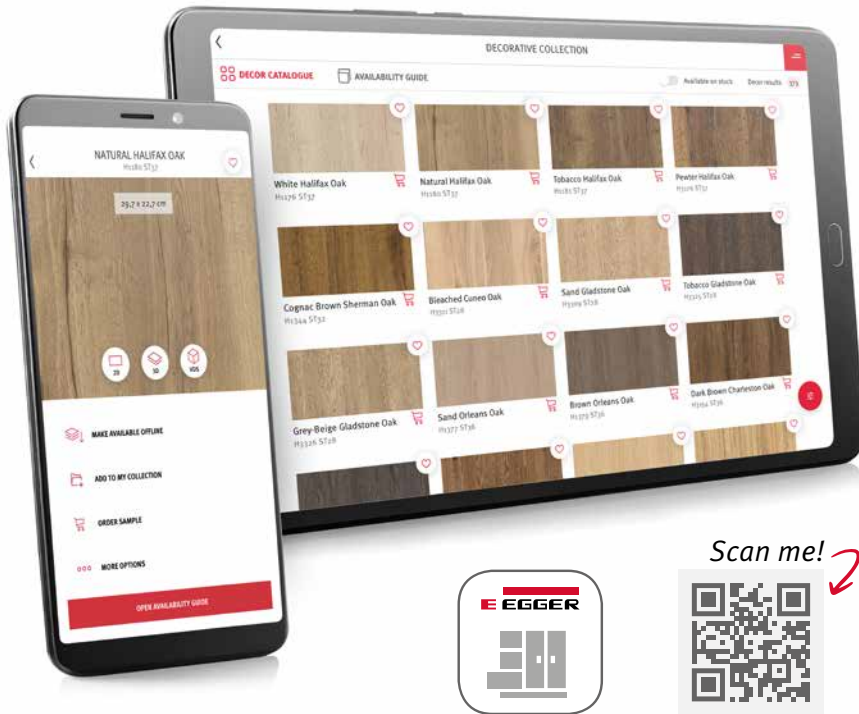

Scan me! 

For product availability information

Your collection. Available 24/7.

Have our decors at your fingertips, no matter where you are, with the Decorative Collection App. Be inspired, create individual decor collections as well as mood boards, and order the samples for your projects quickly and easily.

to.egger.link/app

Online and offline

Choose the information you want access to on the go.

Improved scan function

Get instant access to full decor scans and product availability information.

Availability Guide