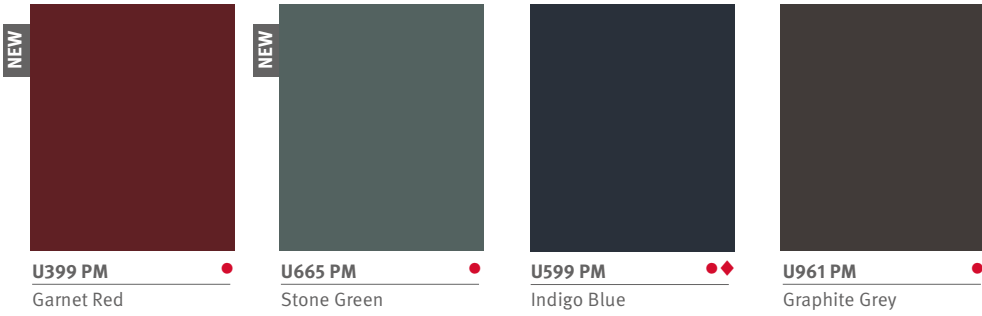

Key

- Matching board and edging available from UK stock
- Matching board and edging available to order, subject to minimum order quantity
- Complementary board and edging available from UK stock

PerfectSense Premium Laminate Gloss