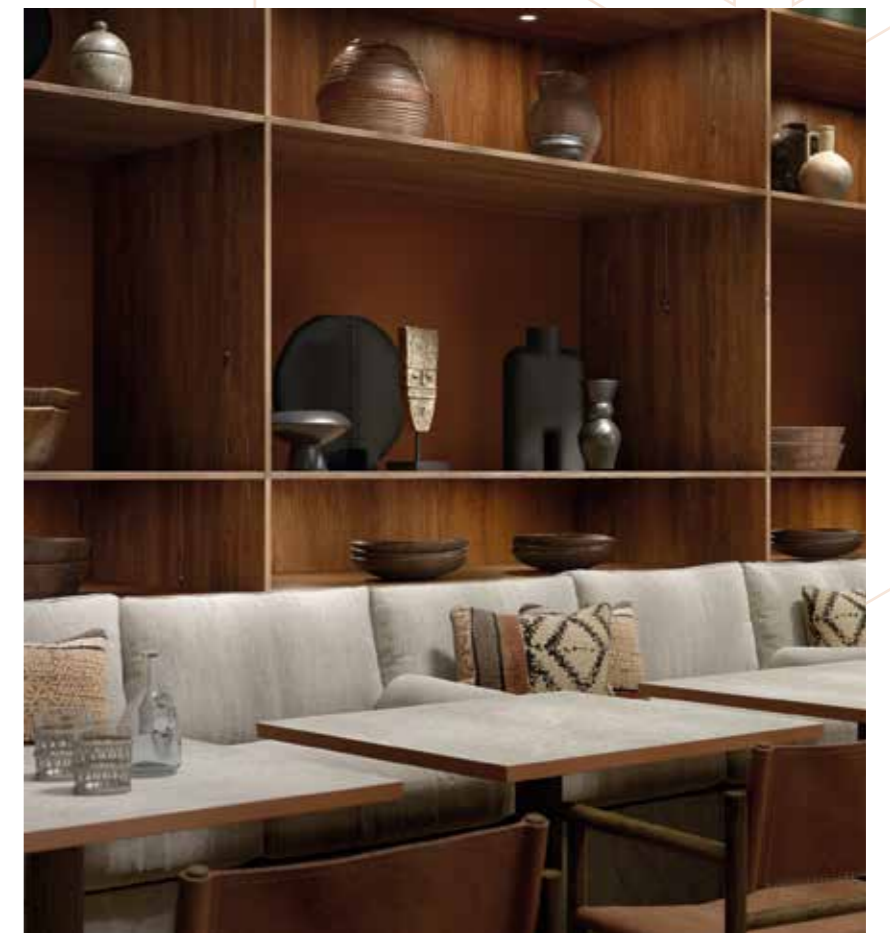

Weathered timbers
and natural fabric textures
are the basis of the Nomad look

Relax and kick back in this unaffected, almost biophilic hacienda. It is plain and straightforward, allowing Nomads from everywhere to take comfort, dine and unwind. The harmonious feel created by the creeping of the outside-inside is reflected in everything you see, from the polished timbers worn by the years of use to the woven fibers formed into a multitude of functional structures. The artistic, almost rustic-looking materials are interwoven with natural elements. The large open space has been crafted by a skilled hand, and every surface has an evident character and care while being functional and undoubtedly decorative.

Decors featured:
K544 RW Hazel Silverjack Oak
K545 RW Vintage Silverjack Oak
K549 SL Sand Venera
K514 SU Deep Sahara
K521 SU Smoke Green