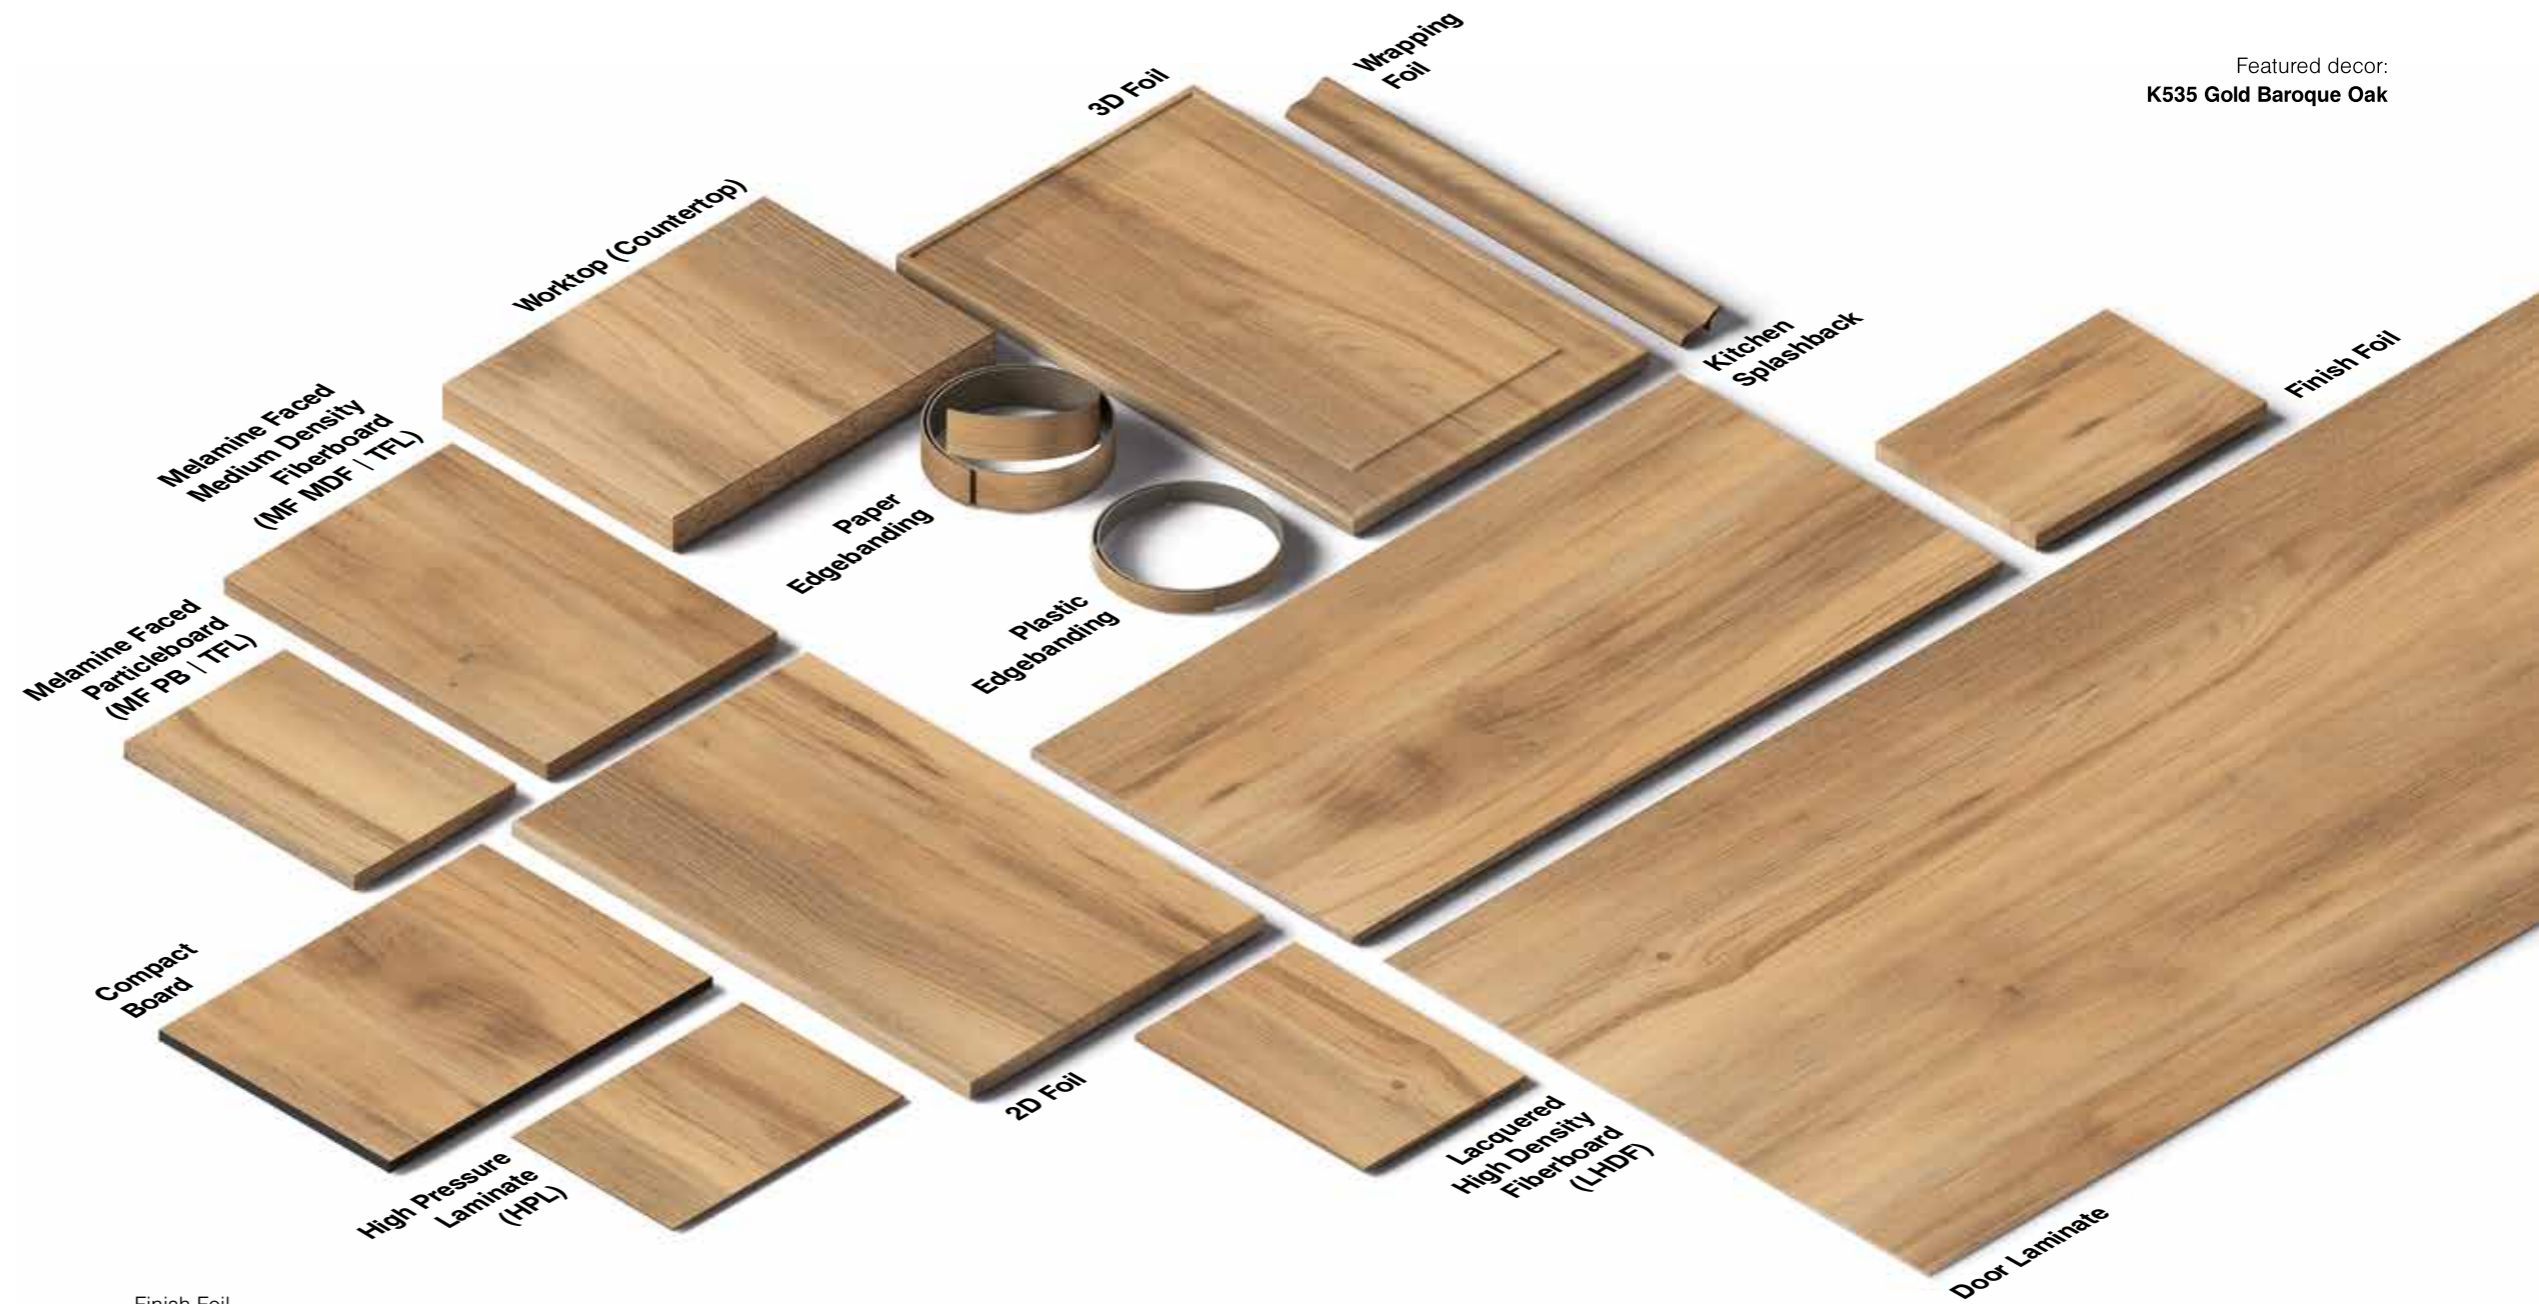

Coordinated Solution

Seamless harmony across the range

Our Coordinated Solution range offers perfectly matched Edgebanding, 3D Foils, HPL, and many other complementary products. We deliver the total package of materials for a complete and coordinated interior or furnishing project.

Featured decor:
K535 Gold Baroque Oak

Authorized partners:

Edgebanding

2D/3D Foil

Finish Foil