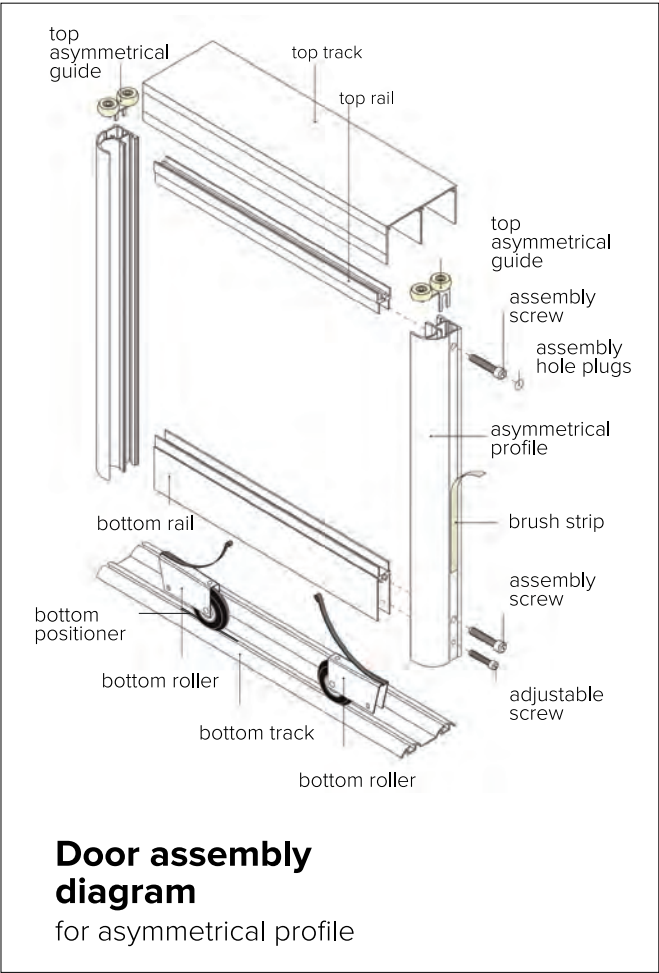

Constructed with aluminium profile and equipped with ball bearing roller mechanisms our sliding door system is a perfect example of the most advanced and innovated, yet simple and practical solution for sliding wardrobe doors.

DOOR ASSEMBLY DIAGRAM

SYMMETRICAL PROFILE

ASYMMETRICAL PROFILE

FRAME STYLE

You can order our sliding door frame profiles sample box here.

Palermo
33.0x40.0 mm

Supreme
32.0x34.0 mm

Prestige
35.0x33.0 mm