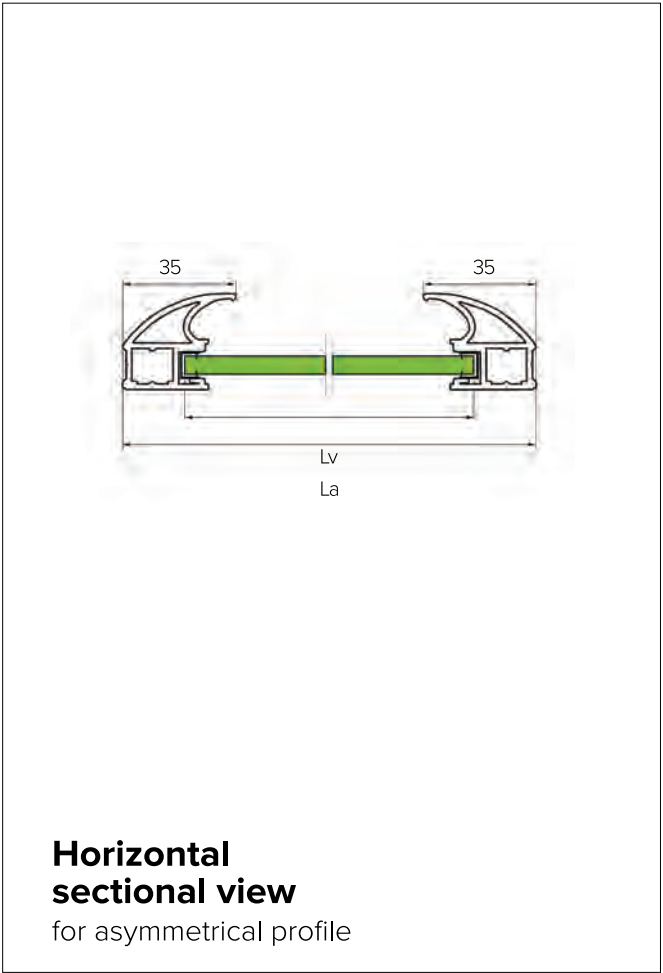

DOOR ASSEMBLY DIAGRAM

SYMMETRICAL PROFILE

ASYMMETRICAL PROFILE

FRAME STYLE

You can order our sliding door frame profiles sample box here.

Palermo
33.0x40.0 mm

Supreme
32.0x34.0 mm

Prestige
35.0x33.0 mm