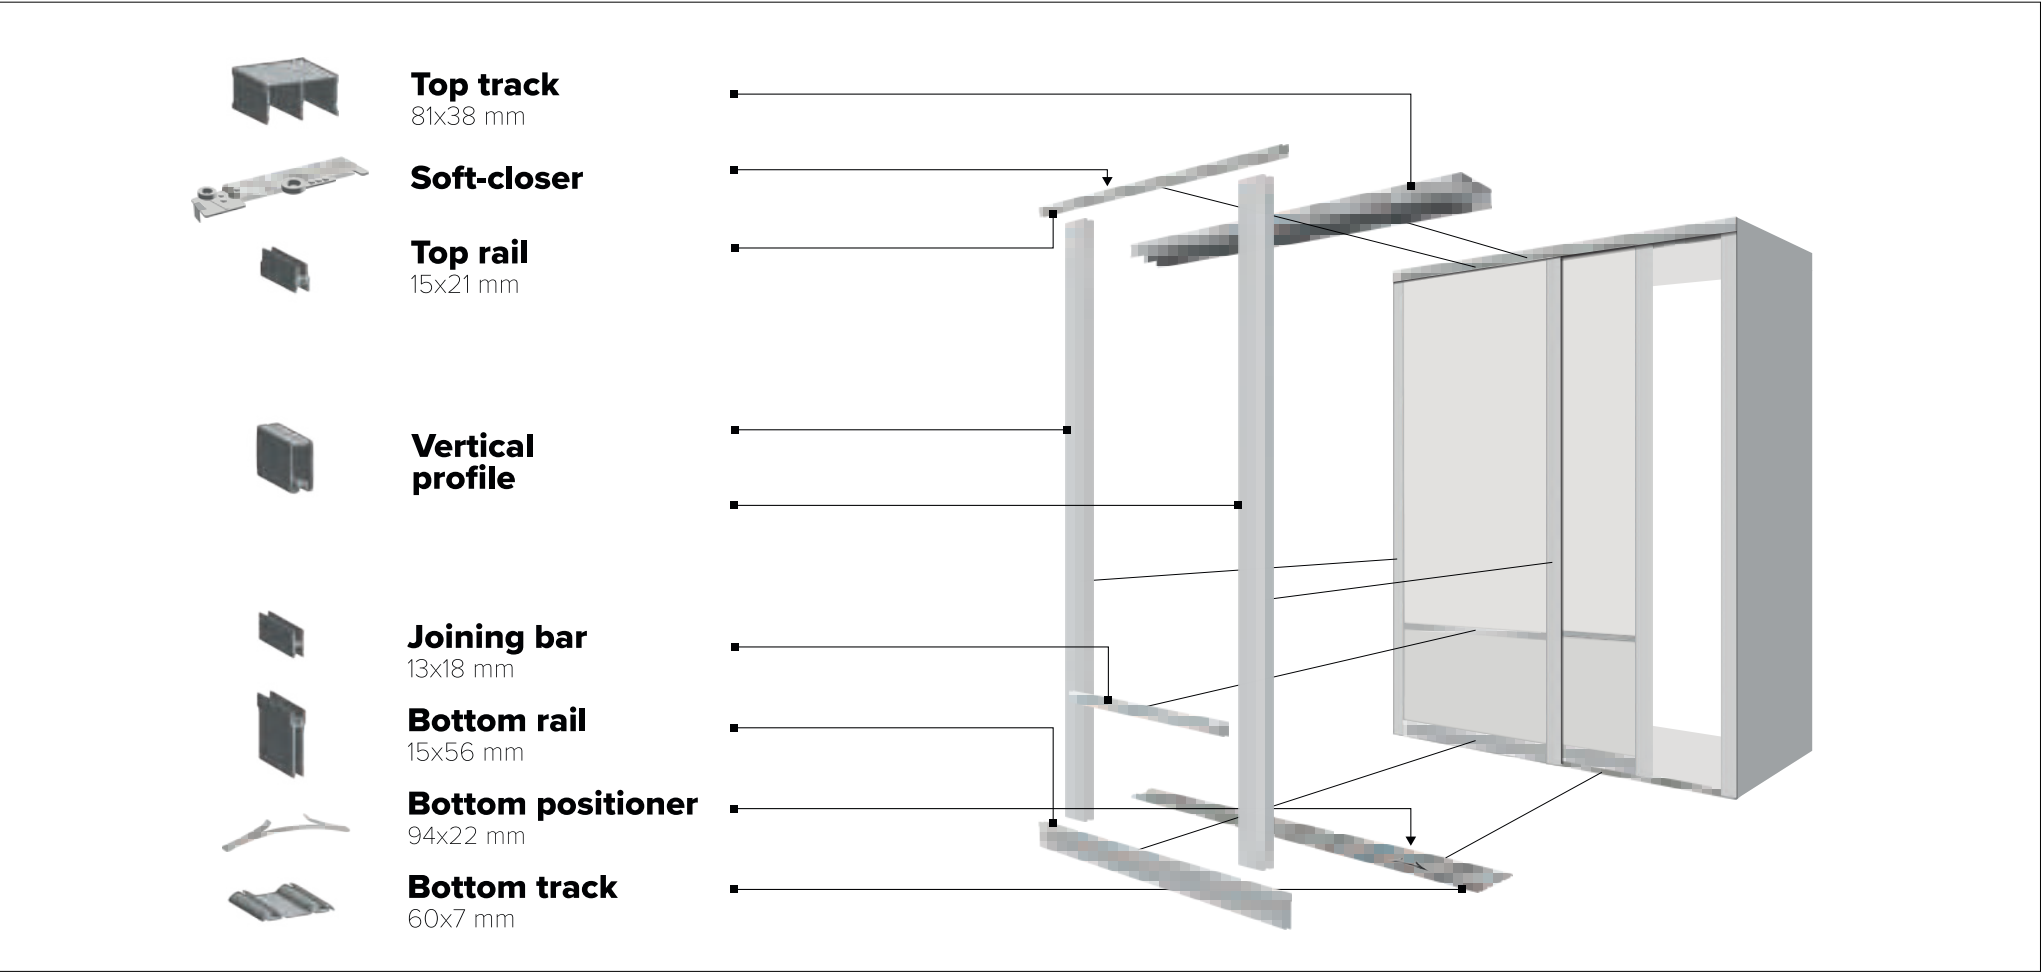

Constructed with aluminium profile and equipped with ball bearing roller mechanisms our sliding door system is a perfect example of the most advanced and innovated, yet simple and practical solution for sliding wardrobe doors.