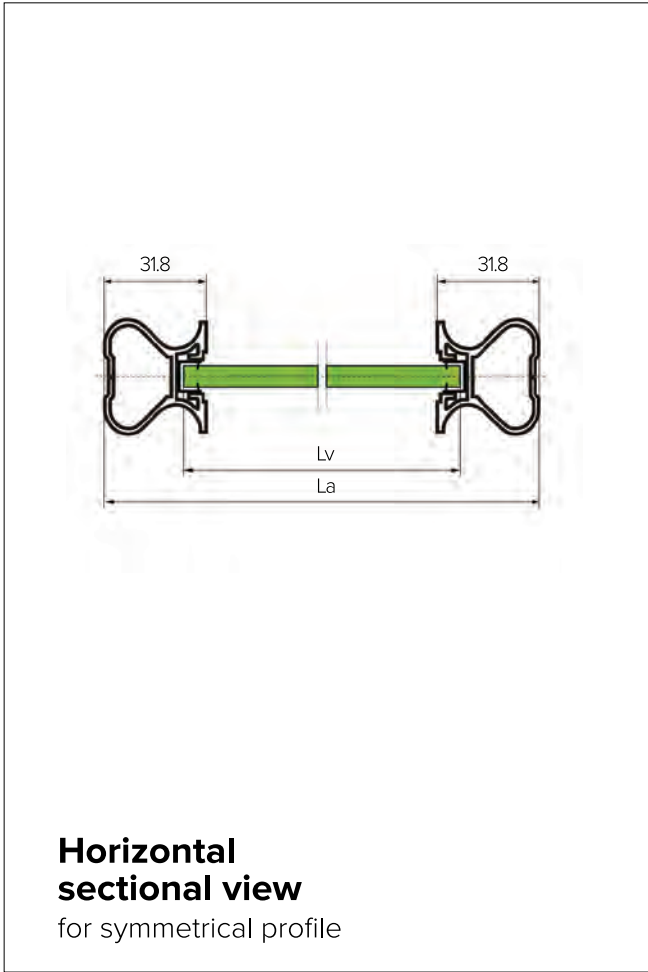

The key component of our sliding doors are top and bottom rollers, both of which are equipped with a metal bearing that requires no lubrication and provide very quiet, smooth door running. Our rollers are characterised by high reliability and have very long life cycle. In fact, our roller system is expected to serve for up to 30 years and is capable of 110,000 cycles of door opening and closing. Individual sliding doors can be made up to 1250mm in width and 3000mm in height. Max door weight is 160kg.

DOOR ASSEMBLY DIAGRAM

SYMMETRICAL PROFILE

ASYMMETRICAL PROFILE

FRAME STYLE

You can order our sliding door frame profiles sample box here.

Palermo
33.0x40.0 mm

Supreme
32.0x34.0 mm

Prestige
35.0x33.0 mm