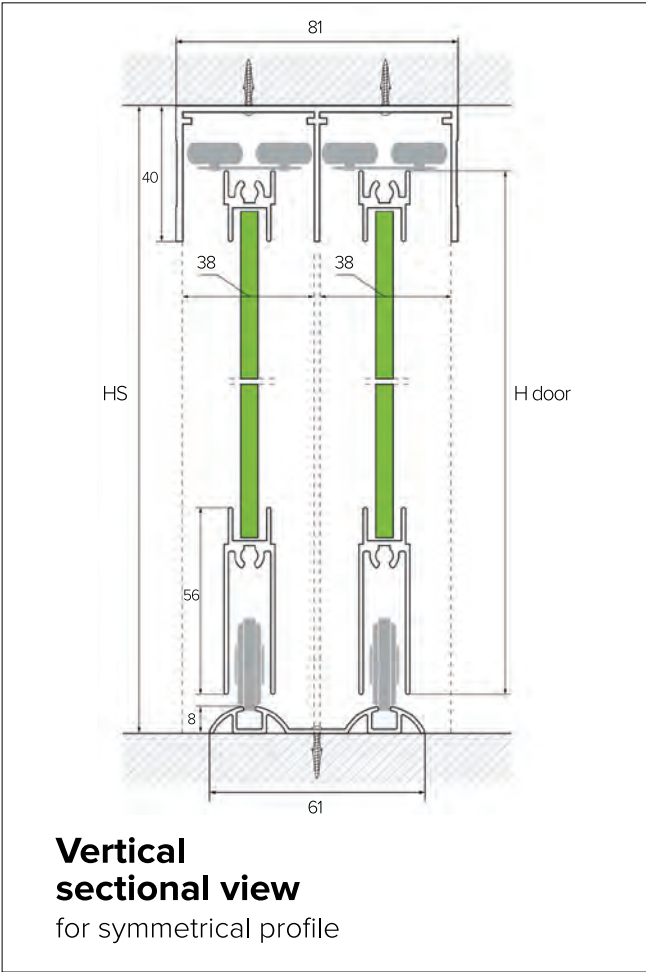

The key component of our sliding doors are top and bottom rollers, both of which are equipped with a metal bearing that requires no lubrication and provide very quiet, smooth door running. Our rollers are characterised by high reliability and have very long life cycle. In fact, our roller system is expected to serve for up to 30 years and is capable of 110,000 cycles of door opening and closing. Individual sliding doors can be made up to 1250mm in width and 3000mm in height. Max door weight is 160kg.

DOOR ASSEMBLY DIAGRAM

SYMMETRICAL PROFILE

ASYMMETRICAL PROFILE

FRAME STYLE

You can order our sliding door frame profiles sample box here.

Palermo
33.0x40.0 mm

Supreme
32.0x34.0 mm

Prestige
35.0x33.0 mm