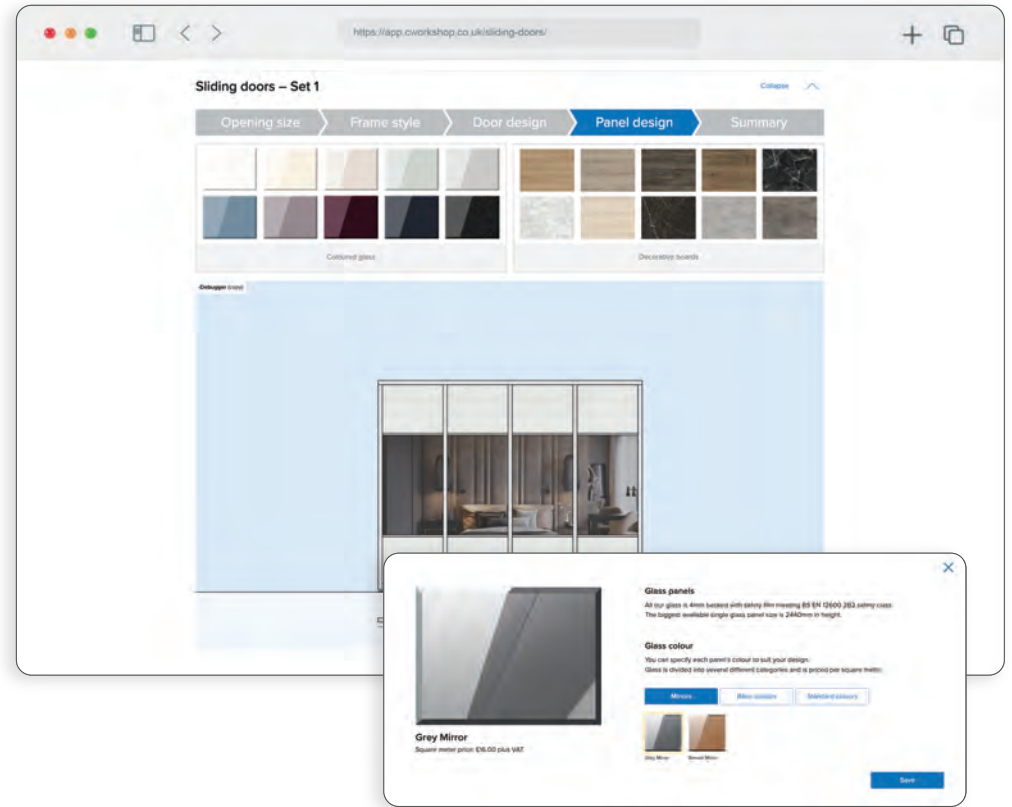

Panel design

choose from the large variety of decorative boards, mirrors and glass