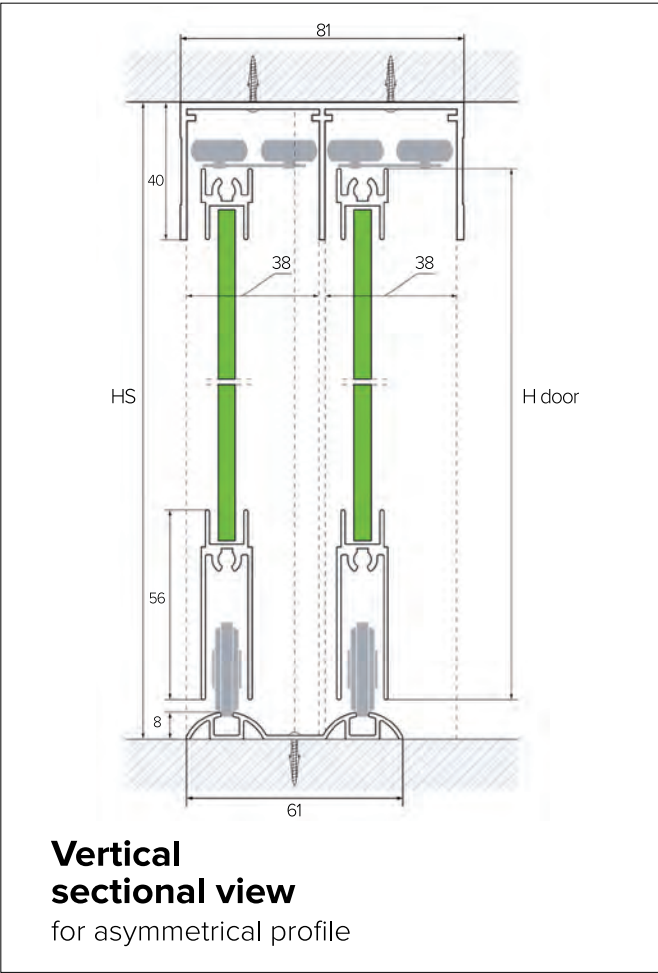

DOOR ASSEMBLY DIAGRAM

SYMMETRICAL PROFILE

ASYMMETRICAL PROFILE

FRAME STYLE

You can order our sliding door frame profiles sample box here.

Palermo
33.0x40.0 mm

Supreme
32.0x34.0 mm

Prestige
35.0x33.0 mm