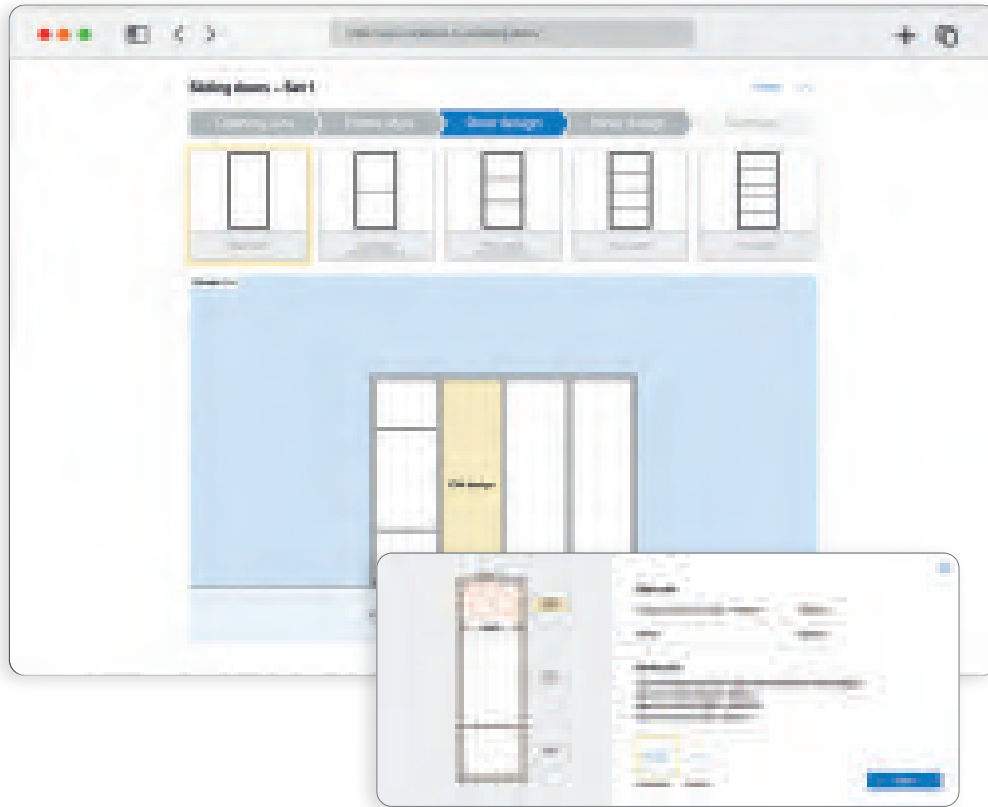

CONSTRUCTOR

Opening size
enter the opening size →

Frame style
select style and colour →

Designing sliding doors has never been more accessible using our innovative sliding wardrobe door constructor. Use your measurements to design your doors exactly how you want, see a visual of what they could look like, and get quoted instantly.