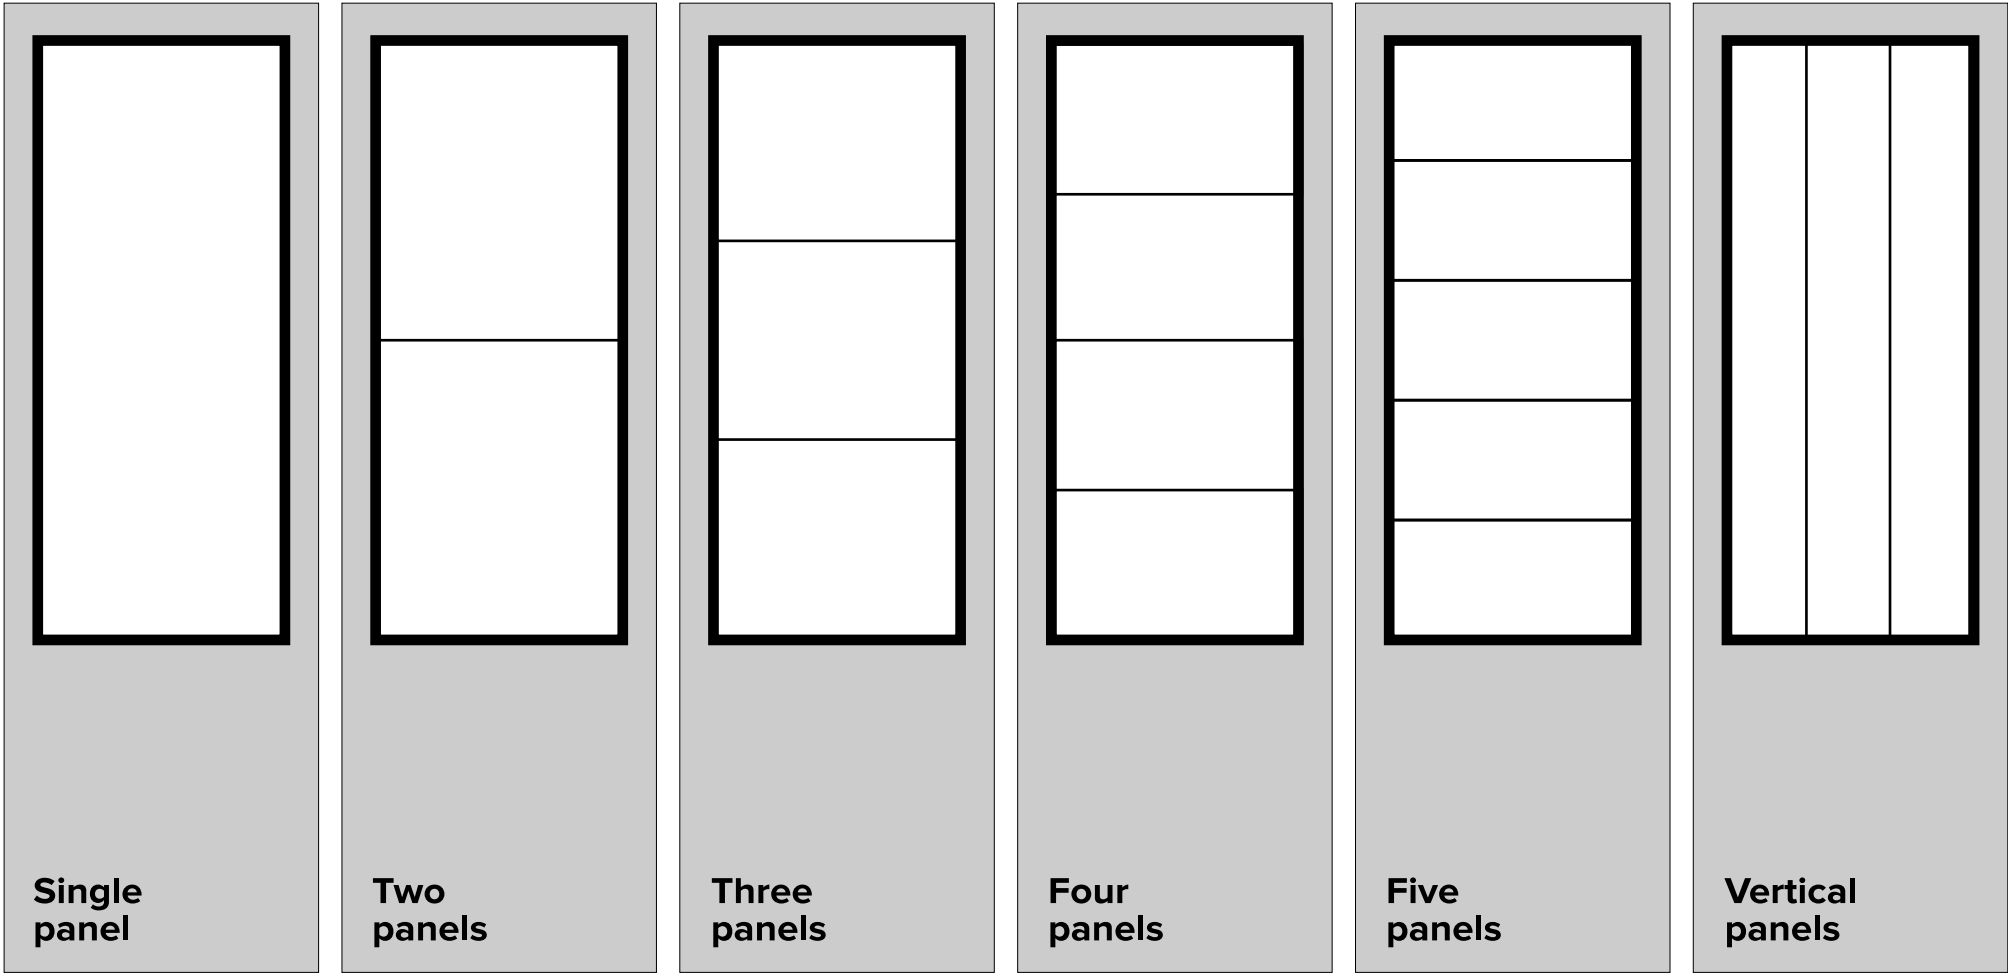

DOOR DESIGN

We have a large selection of decors ranging from woodgrains, solid colours and various textures, and glass and mirrors. Browse our entire collection of decorative boards by scanning the code. Choose any decor in any combination to make a genuinely unique sliding wardrobe door.