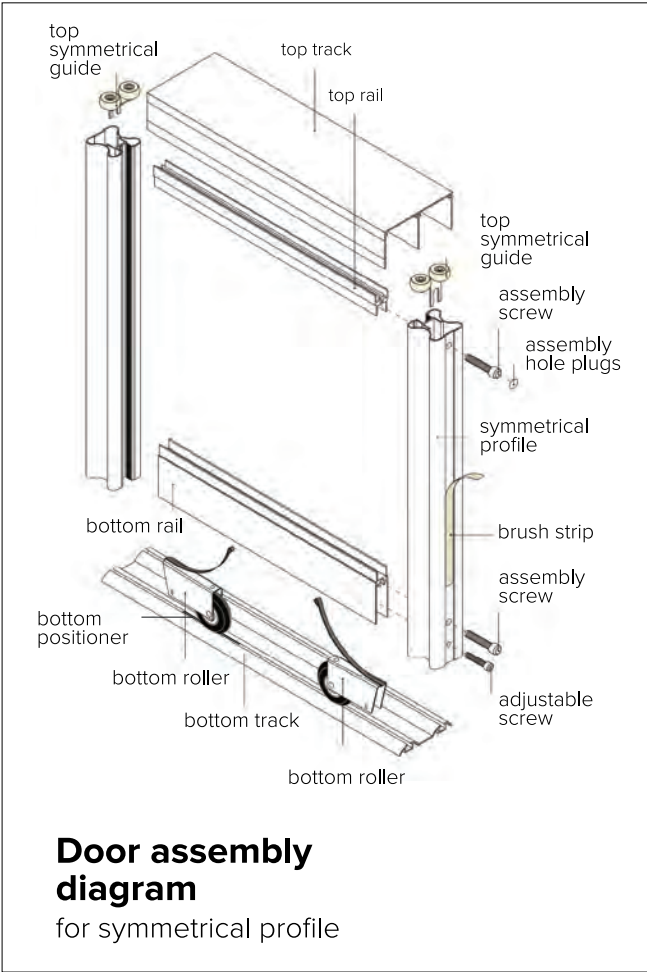

DOOR ASSEMBLY DIAGRAM

SYMMETRICAL PROFILE