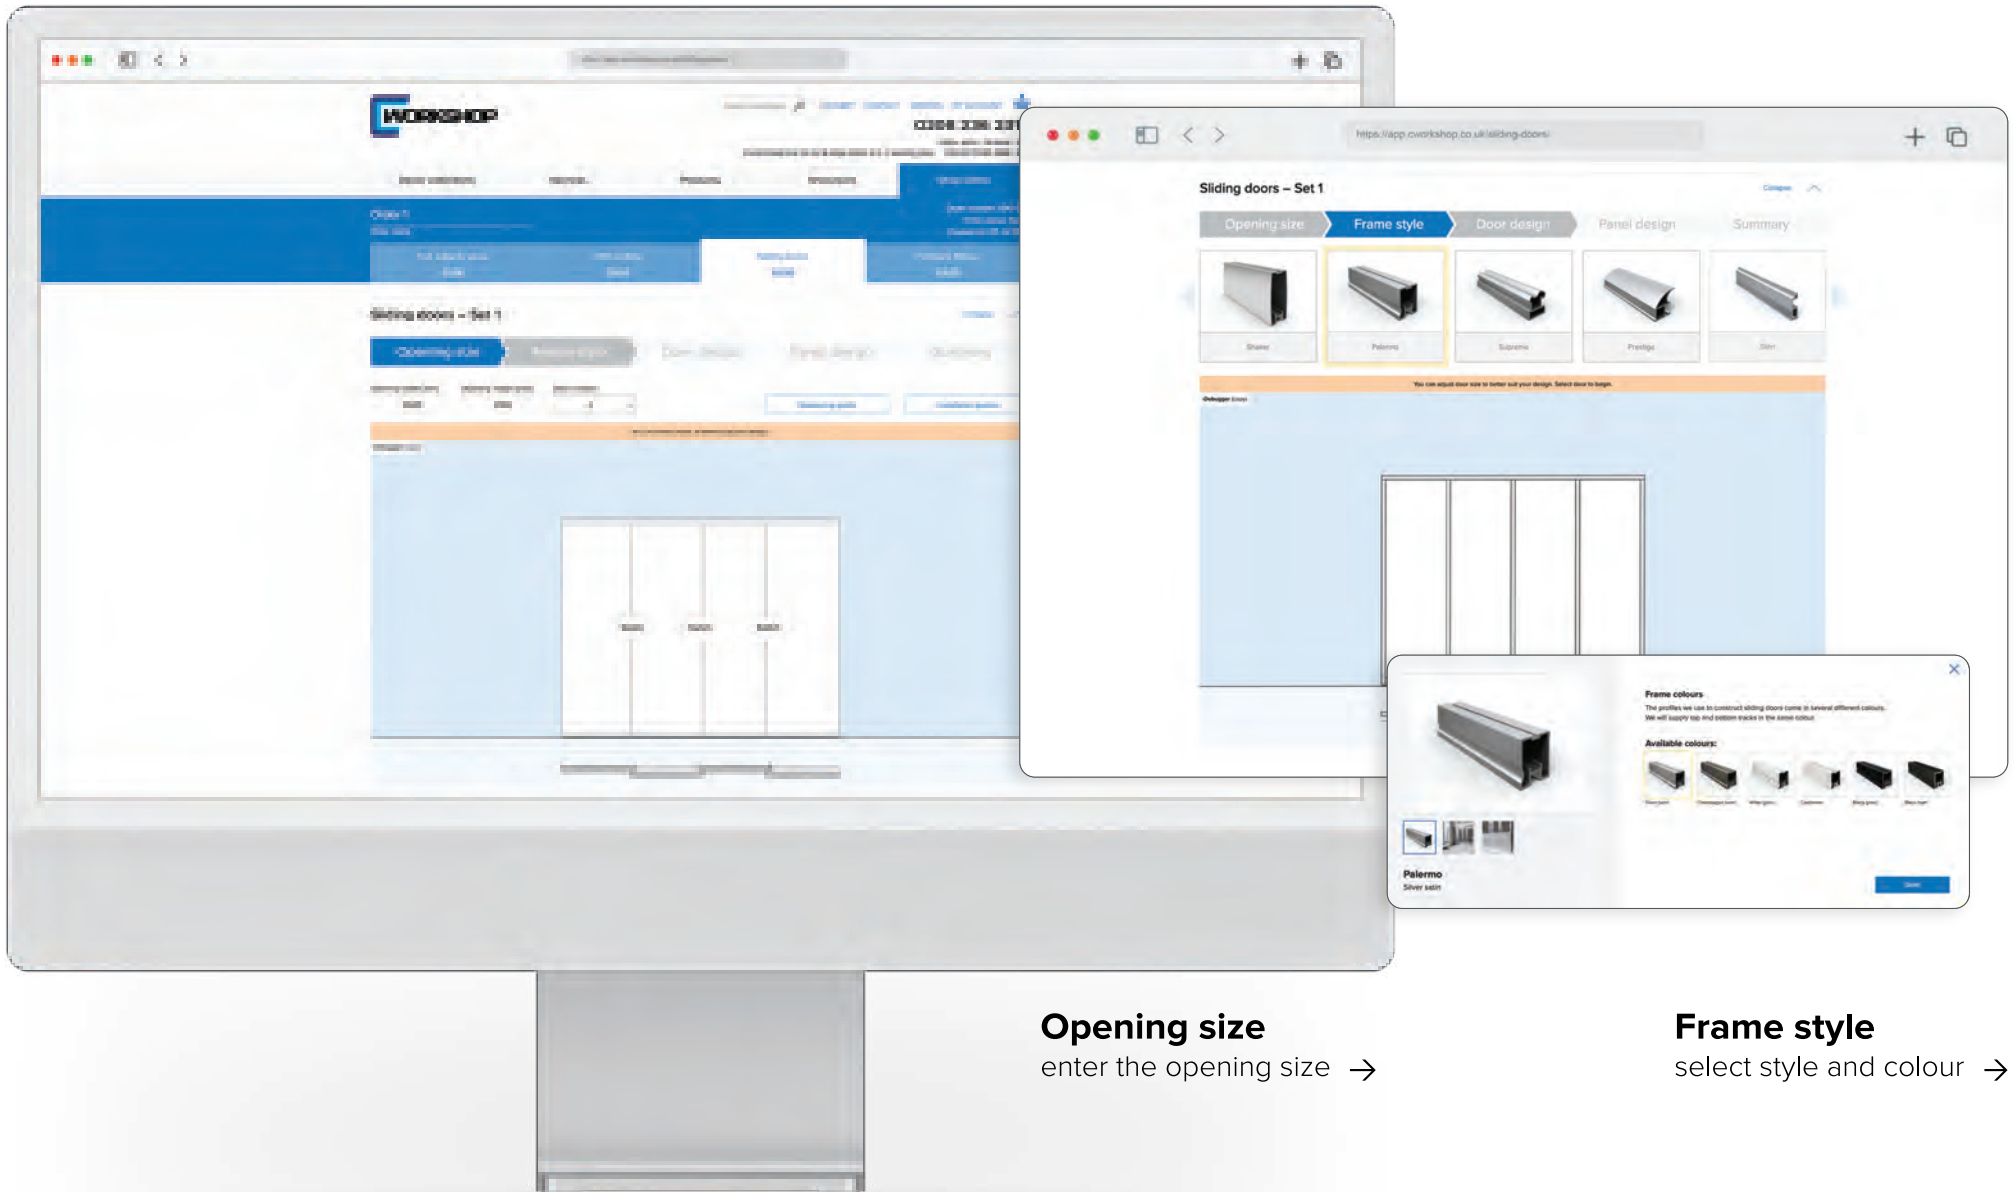

CONSTRUCTOR

Opening size
enter the opening size →

Frame style
select style and colour →

Designing sliding doors has never been more accessible using our innovative sliding wardrobe door constructor. Use your measurements to design your doors exactly how you want, see a visual of what they could look like, and get quoted instantly.